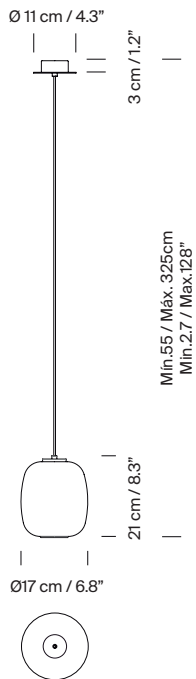

General description:

White opal glass lampshade.
Black metallic circular canopy.
Suitable for side entry adaptor.
Electric cable length: 3 m / 118.1"
Suitable for Junction Box (UL market).

Light source:

Recommended light sources:
LED bulb: 6 W (UL market: 7 W)
Other light sources: Máx. 40 W
E27 - E26 (Max. hgt. 130 mm / 5.1")

Light source not included.
Compatible with bulbs of the Energy efficiency class (E.E.C): A++ ... E.
Suitable only for indoor use.
Always use the light source recommended or equivalent.

Model: sizes in cm

Collection:

Table lamps

Cesta

Cestita

Cesta Batería

Cesta Metálica

Cestita Metálica