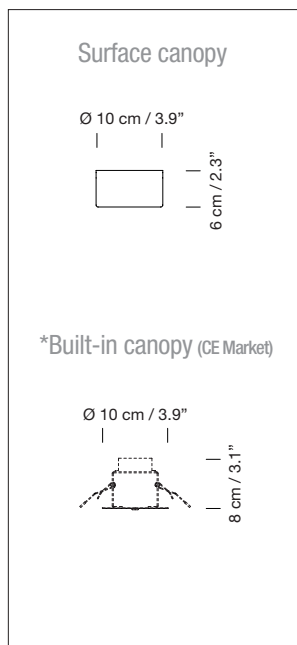

SANTA & COLE

APPROXIMATE WEIGHT (unpacked)

(A) HeadHat Bowl S: 0,3 Kg / 0.6 lb

(B) HeadHat Bowl L: 0,5 Kg / 1.1 lb

REGULATIONS

CE

IP-20

UNE-EN 60598

UNE-EN 55015

UNE-EN 62031

UNE-EN 60529

UNE-EN 61000-3-2

UNE-EN 61347-2-13

UL-1598

UL-8750

E-336377

MAINTENANCE

Clean with a smooth cloth. Do not use ammonia, solvents or abrasive cleaning products.

OTHERS

The lamp is delivered in different packages.

The assembly instructions are delivered with the product.

MODELS