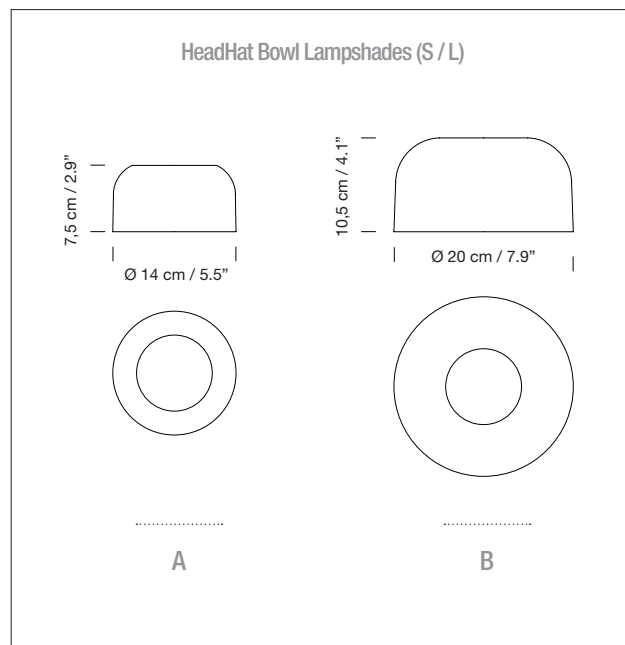

SANTA & COLE

APPROXIMATE WEIGHT (unpacked)

(A) HeadHat Bowl S: 0,3 Kg / 0.6 lb

(B) HeadHat Bowl L: 0,5 Kg / 1.1 lb

REGULATIONS

CE

IP-20

UNE-EN 60598

UNE-EN 55015

UNE-EN 62031

UNE-EN 60529

UNE-EN 61000-3-2

UNE-EN 61347-2-13

UL-1598

UL-8750

E-336377

MAINTENANCE

Clean with a smooth cloth. Do not use ammonia, solvents or abrasive cleaning products.

OTHERS

The lamp is delivered in different packages.

The assembly instructions are delivered with the product.

MODELS