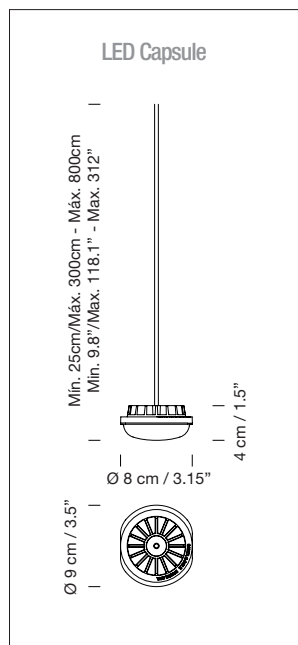

SANTA & COLE

APPROXIMATE WEIGHT (unpacked)

(A) HeadHat Bowl S: 0,3 Kg / 0.6 lb

(B) HeadHat Bowl L: 0,5 Kg / 1.1 lb

REGULATIONS

CE

IP-20

UNE-EN 60598

UNE-EN 55015

UNE-EN 62031

UNE-EN 60529

UNE-EN 61000-3-2

UNE-EN 61347-2-13

UL-1598

UL-8750

E-336377

MAINTENANCE

Clean with a smooth cloth. Do not use ammonia, solvents or abrasive cleaning products.

OTHERS

The lamp is delivered in different packages.

The assembly instructions are delivered with the product.

MODELS