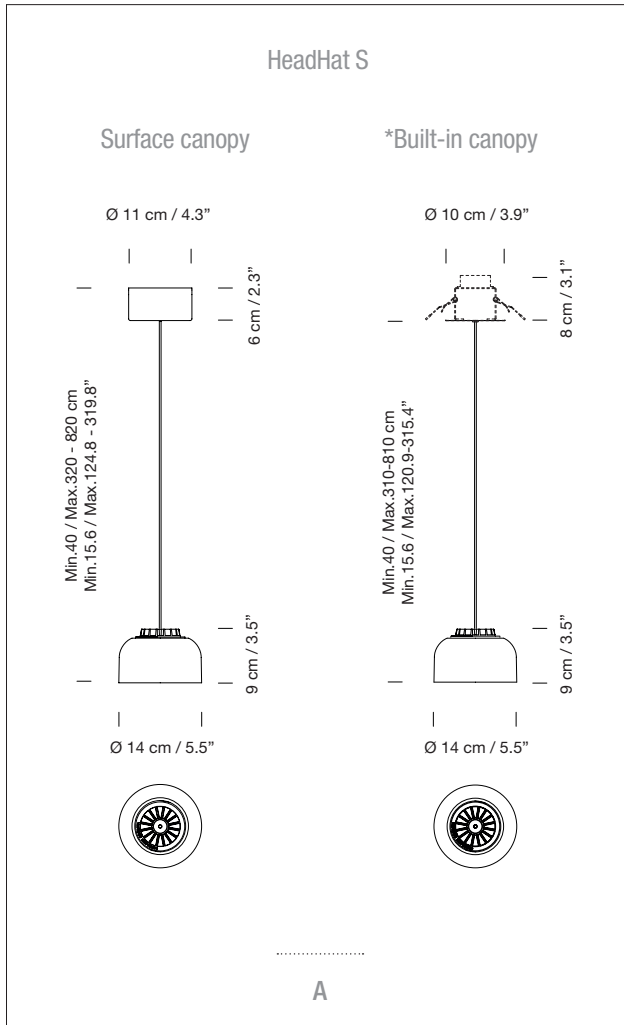

MODELOS

* CE Market only

COLLECTION

Pendant lamps