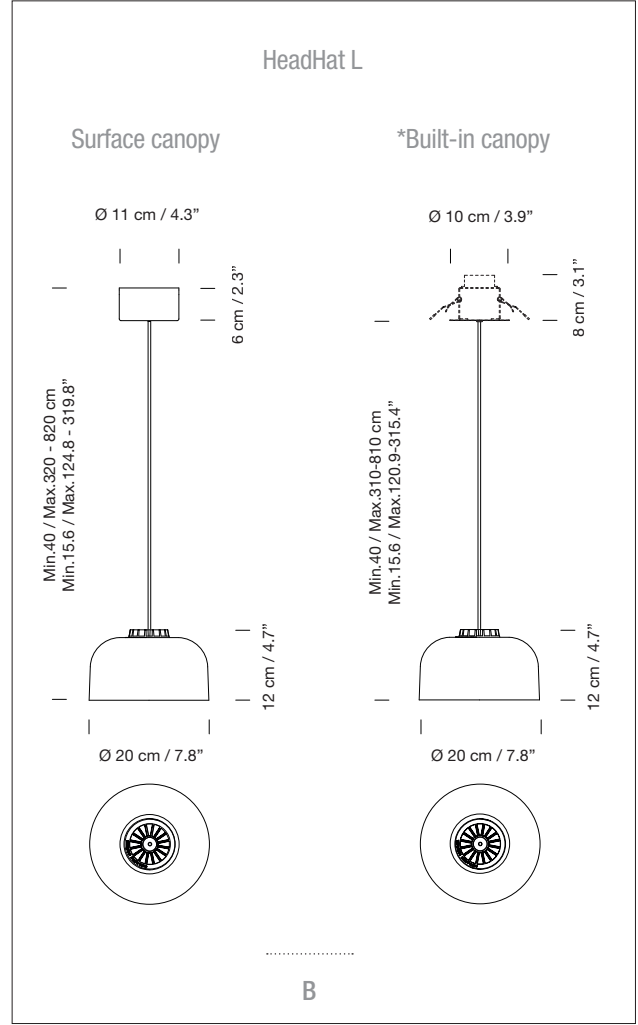

MODELOS

* CE Market only

COLLECTION

Pendant lamps