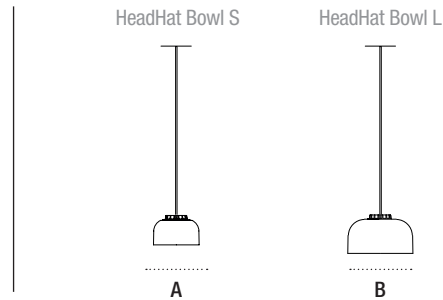

HeadHat Bowl

Santa & Cole Team, 2013

Pendant lamp

RED DOT AWARD 2013
GOLDEN DELTA ADI FAD 2013

The shades in the HeadHat Bowl collection use a noble, artisan and opaque material with simple, conventional concave shapes allowing hi-tech lighting to be used, without being ostentatious, affording excellent results for lighting tables, reference areas or specific spots.

GENERAL DESCRIPTION

Capsule with LED module, translucent white diffuser and heat sink with black matte finish.

3 lampshade options: white or black ceramic shade with matte finish interior and gloss exterior or white opal glass.

5 metal circular canopy options with power supply incorporated:

Not adjustable: white recessed (CE Market) or white or black surface-mounted canopy with matte finish.

Suitable for dimming 1-10V. (Not included external dimmer switch 1-10V): white or black surface-mounted canopy with matte finish and power supply incorporated.

S&C LED capsule suitable with HeadLed System lampshades and Cirio structures.

Suitable for Junction Box (UL market).

Electric cable length: 3 m / 118.1" - 8 m / 315"

LIGHT SOURCE

Light source included
Module of 4 LEDs

Not adjustable (CE Market):

Power system: 3,7 W
Operating current: 350 mA
T^a Color: 2.700 K
CRI: 90
Lifetime: 40.000 h
Luminous flux: 416 lm

Adjustable:
Power system: 7,7 W

Operating current: 700 mA

T^a Colour : 2.700 K

CRI: 90

Lifetime: 40.000 h

Luminous flux: 752 lm

Built-in LED.

Suitable for dimming 1-10V. (Not included external dimmer switch 1-10V).

Energy efficiency class (E.E.C):

A⁺⁺ ... A.

Suitable only for indoor use.

Always use this light source.

Input voltage : 90 ~ 305 Vac.

(50 Hz / 60 Hz). According to destination.

Luminous performance with lampshade: 84,1%