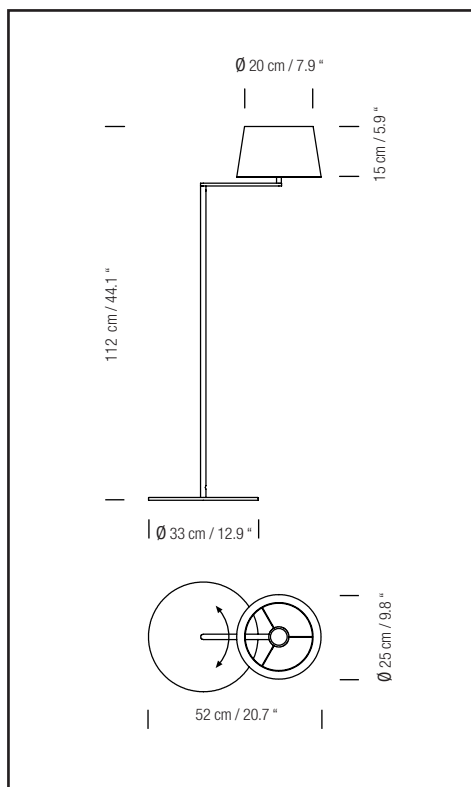

REGULATIONS

CE

IP 20

UNE-EN 60598

UNE-EN 55015

UNE-EN 60529

Non-class 2

Dry location only

UL-153

E-352592

MAINTENANCE

Clean with a smooth cloth. It is advised not to use any ammonia, solvent or abrasive products.

OTHERS

The lamp is delivered in different packages.

The assembly instructions are delivered with the product.

MODEL