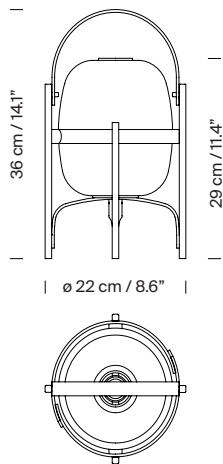

### General description:

Sumatran pine wood structure.  
White opal glass or white opal polyethylene lampshade.  
Electric cable length: 1,40 m / 55.1"

### Light source:

Recommended light source:  
LED bulb: 6 W  
Other light sources: Máx. 40 W  
E27 - E26  
(Max. hgt. 105 mm / 4.1")

Light source not included.  
Compatible with bulbs of the Energy efficiency class (E.E.C): A+ ... E.  
Suitable only for indoor use.  
Always use the light source recommended or equivalent.

### Approximate weight (unpacked):

1,1 kg / 2.4 lb

**Others:**

The lamp is delivered in one package.  
The assembly instructions are delivered with the product.

**Model:** sizes in cm

**Collection:**

Table lamps

Cesta

Cestita

Cesta Batería