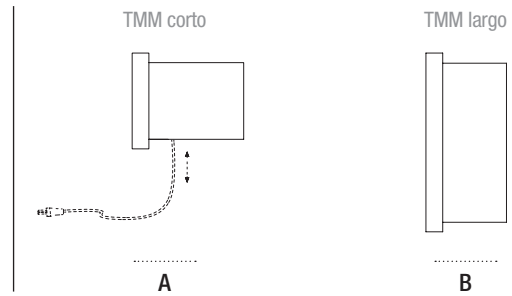

TMM

Miguel Milá, 1964
Wall Lamps

The TMM collection of short and long wall lamps comprises a simple beech channel into which the white or beige parchment shade is partially inserted. The short wall lamp can also come with the exterior cable, which doubles up as the light switch, or have a direct connection to the wall.

GENERAL DESCRIPTION

Beech wood structure.
Lampshade in white (optional upper diffuser in white translucent engineering plastic) or beige parchment.
Available in two versions:

(A) TMM corto:

- with plug: the light is switched on/off by pulling lightly on the cable. Electric cable length: 4 m / 157.4"
- Direct connection to the wall: Suitable for Outlet Box (UL market).