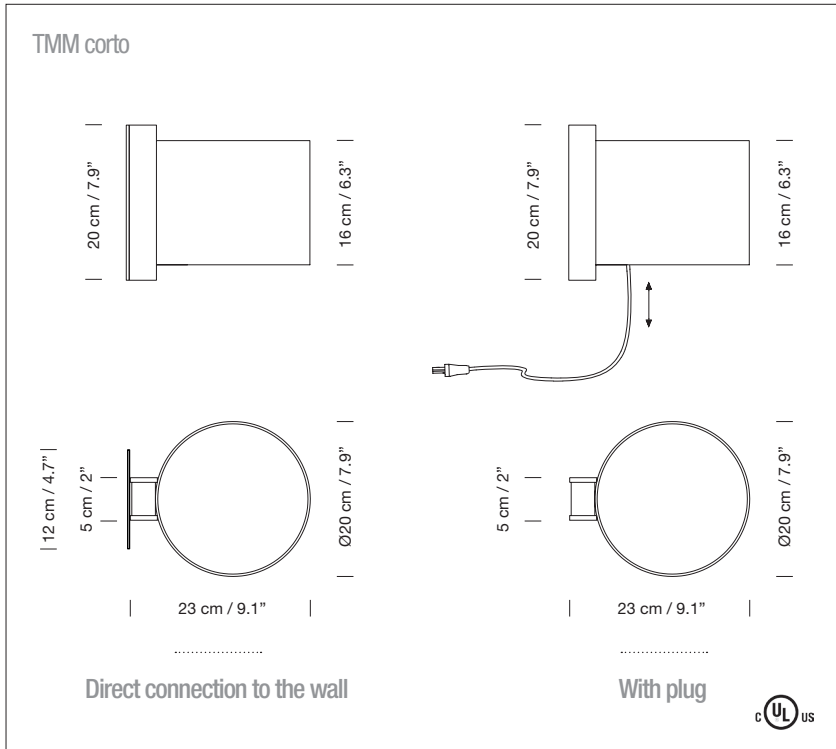

UL MODELS

COLLECTION

Floor lamp

Wall lamps