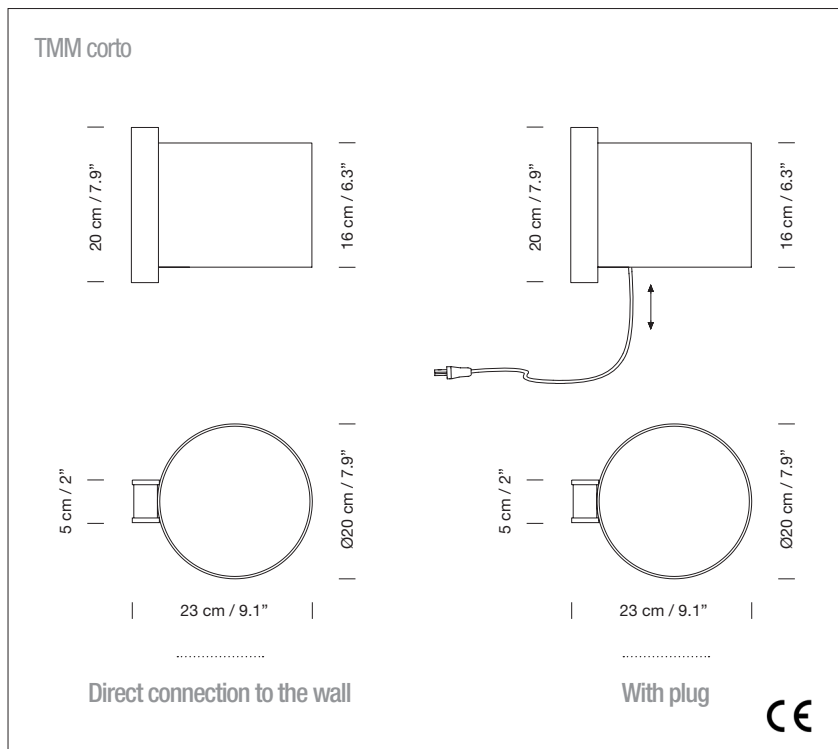

REGULATIONS

CE

IP 20
UNE-EN 60598
UNE-EN 55015
UNE-EN 60529

cUL US

Non-class 2
Dry location only
UL-1598
E-353545

MAINTENANCE

Clean with a smooth cloth. Do not use ammonia, solvents or abrasive cleaning products.

OTHERS

The lamp are delivered in one package.
The assembly instructions are delivered with the product.

CE MODELS