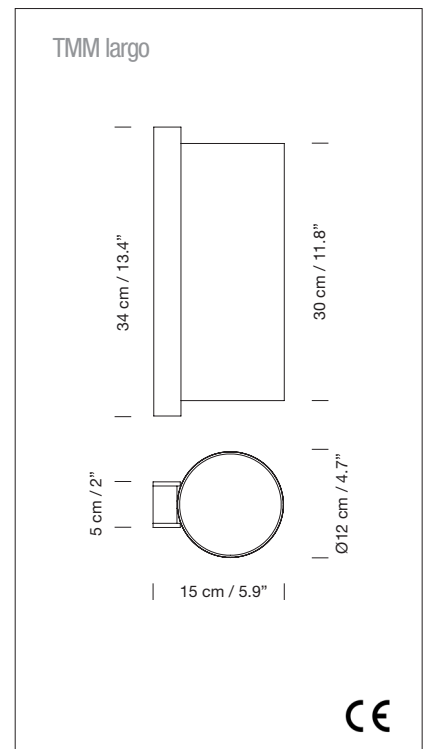

REGULATIONS

CE

IP 20
UNE-EN 60598
UNE-EN 55015
UNE-EN 60529

cUL US

Non-class 2
Dry location only
UL-1598
E-353545

MAINTENANCE

Clean with a smooth cloth. Do not use ammonia, solvents or abrasive cleaning products.

OTHERS

The lamp are delivered in one package.
The assembly instructions are delivered with the product.

CE MODELS