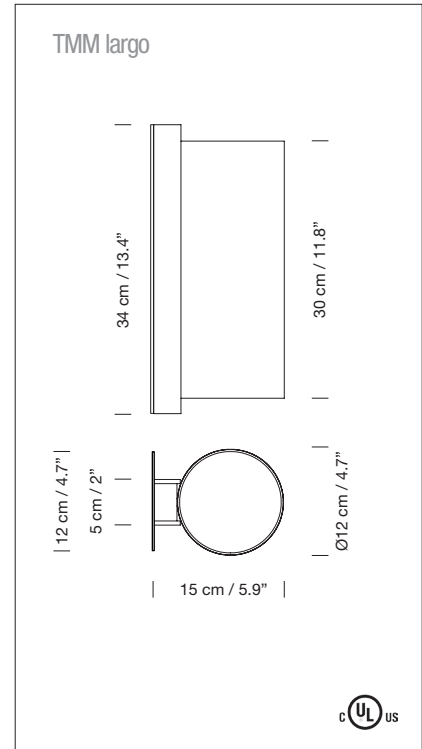

UL MODELS

COLLECTION

Floor lamp

Wall lamps