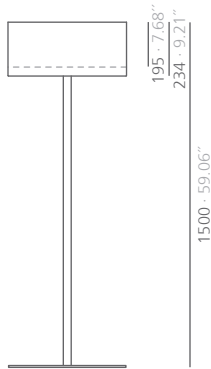

Container: Aluminum.
Column: Estruded aluminum.
Base: Steel. Zinc based paint.

Dimensions:

GREENLIGHT_L: Ø515x1500 mm Ø20.28"x59.06"
GREENLIGHT_M: Ø440x1140 mm Ø17.32"x44.88"
GREENLIGHT_S: Ø380x667 mm Ø14.96"x26.26"

For the right use of Green cloud inner plastic plant pots must be included.

GREEN LIGHT_L

Ø 515 · Ø 20.28"

Don't add the soil directly to the Green Cloud.
Must be included: 1 saucer & 5 flower pots of 2,8 litres Ø 170_h 180 Ø 6.69" _ h 7.09"

GREEN LIGHT_M

Ø 440 · Ø 17.32"

Don't add the soil directly to the Green Cloud.
Must be included: 1 saucer & 4 flower pots of 2,8 litres Ø 170_h 180 Ø 6.69" _ h 7.09"

GREEN LIGHT_S

Ø 380 · Ø 14.96"

Don't add the soil directly to the Green Cloud.
Must be included: 1 saucer & 3 flower pots of 2,8 litres Ø 170_h 180 Ø 6.69" _ h 7.09"

GREEN CLOUD_S

Ø 380 · Ø 14.96"

Don't add the soil directly to the Green Cloud.
Must be included: 1 saucer & 3 flower pots of 2,8 litres Ø 170_h 180 Ø 6.69" _ h 7.09"

SI units: mm and inches

Finishes:

Consult for special dimensions or any other modification