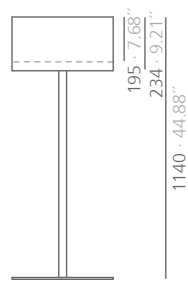

Container: Aluminum.
Column: Estruded aluminum.
Base: Steel. Zinc based paint.

Dimensions:

GREENLIGHT_L: Ø515x1500 mm Ø20.28"x59.06"
GREENLIGHT_M: Ø440x1140 mm Ø17.32"x44.88"
GREENLIGHT_S: Ø380x667 mm Ø14.96"x26.26"

For the right use of Green cloud inner plastic plant pots must be included.

GREEN LIGHT_L

Ø 515 · Ø 20.28"

Don't add the soil directly to the Green Cloud.
Must be included: 1 saucer & 5 flower pots of 2,8 litres Ø 170_h 180 Ø 6.69" _ h 7.09"

GREEN LIGHT_M

Ø 440 · Ø 17.32"

Don't add the soil directly to the Green Cloud.
Must be included: 1 saucer & 4 flower pots of 2,8 litres Ø 170_h 180 Ø 6.69" _ h 7.09"

GREEN LIGHT_S

Ø 380 · Ø 14.96"

Don't add the soil directly to the Green Cloud.
Must be included: 1 saucer & 3 flower pots of 2,8 litres Ø 170_h 180 Ø 6.69" _ h 7.09"

GREEN CLOUD_S

Ø 380 · Ø 14.96"

Don't add the soil directly to the Green Cloud.
Must be included: 1 saucer & 3 flower pots of 2,8 litres Ø 170_h 180 Ø 6.69" _ h 7.09"

SI units: mm and inches

Finishes:

Consult for special dimensions or any other modification