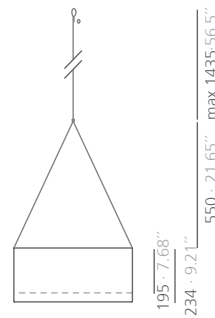

Container: Aluminum.
Column: Estruded aluminum.
Base: Steel. Zinc based paint.

Dimensions:

GREENLIGHT_L: Ø515x1500 mm Ø20.28"x59.06"
GREENLIGHT_M: Ø440x1140 mm Ø17.32"x44.88"
GREENLIGHT_S: Ø380x667 mm Ø14.96"x26.26"

For the right use of Green cloud inner plastic plant pots must be included.

GREEN LIGHT_L

Ø 515 · Ø 20.28"

Don't add the soil directly to the Green Cloud.
Must be included: 1 saucer & 5 flower pots of 2,8 litres Ø 170_h 180 Ø 6.69" _ h 7.09"

GREEN LIGHT_M

Ø 440 · Ø 17.32"

Don't add the soil directly to the Green Cloud.
Must be included: 1 saucer & 4 flower pots of 2,8 litres Ø 170_h 180 Ø 6.69" _ h 7.09"

GREEN LIGHT_S

Ø 380 · Ø 14.96"

Don't add the soil directly to the Green Cloud.
Must be included: 1 saucer & 3 flower pots of 2,8 litres Ø 170_h 180 Ø 6.69" _ h 7.09"

GREEN CLOUD_L

Ø 515 · Ø 20.28"

Don't add the soil directly to the Green Cloud.
Must be included: 1 saucer & 5 flower pots of 2,8 litres Ø 170_h 180 Ø 6.69" _ h 7.09"

GREEN CLOUD_M

Ø 440 · Ø 17.32"

Don't add the soil directly to the Green Cloud.
Must be included: 1 saucer & 4 flower pots of 2,8 litres Ø 170_h 180 Ø 6.69" _ h 7.09"