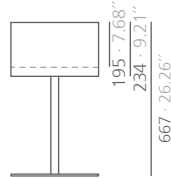

Container: Aluminum.
Column: Estruded aluminum.
Base: Steel. Zinc based paint.

Dimensions:

GREENLIGHT_L: Ø515x1500 mm Ø20.28"x59.06"
GREENLIGHT_M: Ø440x1140 mm Ø17.32"x44.88"
GREENLIGHT_S: Ø380x667 mm Ø14.96"x26.26"

For the right use of Green cloud inner plastic plant pots must be included.

GREEN LIGHT_L

Ø 515 · Ø 20.28"

Don't add the soil directly to the Green Cloud.
Must be included: 1 saucer & 5 flower pots of 2,8 litres Ø 170_h 180 Ø 6.69" _ h 7.09"

GREEN LIGHT_M

Ø 440 · Ø 17.32"

Don't add the soil directly to the Green Cloud.
Must be included: 1 saucer & 4 flower pots of 2,8 litres Ø 170_h 180 Ø 6.69" _ h 7.09"

GREEN LIGHT_S

Ø 380 · Ø 14.96"

Don't add the soil directly to the Green Cloud.
Must be included: 1 saucer & 3 flower pots of 2,8 litres Ø 170_h 180 Ø 6.69" _ h 7.09"

GREEN CLOUD_L

Ø 515 · Ø 20.28"

Don't add the soil directly to the Green Cloud.
Must be included: 1 saucer & 5 flower pots of 2,8 litres Ø 170_h 180 Ø 6.69" _ h 7.09"

GREEN CLOUD_M

Ø 440 · Ø 17.32"

Don't add the soil directly to the Green Cloud.
Must be included: 1 saucer & 4 flower pots of 2,8 litres Ø 170_h 180 Ø 6.69" _ h 7.09"