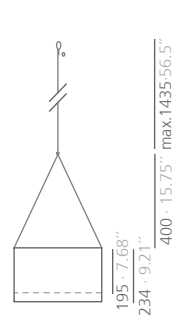

Container: Aluminum.
Column: Estruded aluminum.
Base: Steel. Zinc based paint.

Dimensions:

GREENLIGHT_L: Ø515x1500 mm Ø20.28"x59.06"
GREENLIGHT_M: Ø440x1140 mm Ø17.32"x44.88"
GREENLIGHT_S: Ø380x667 mm Ø14.96"x26.26"

GREEN LIGHT_M

Ø 440 · Ø 17.32"

Don't add the soil directly to the Green Cloud.
Must be included: 1 saucer & 4 flower pots of 2,8 litres Ø 170_h 180 Ø 6.69" _ h 7.09"

GREEN LIGHT_S

Ø 380 · Ø 14.96"

Don't add the soil directly to the Green Cloud.
Must be included: 1 saucer & 3 flower pots of 2,8 litres Ø 170_h 180 Ø 6.69" _ h 7.09"

GREEN CLOUD_L

Ø 515 · Ø 20.28"

Don't add the soil directly to the Green Cloud.
Must be included: 1 saucer & 5 flower pots of 2,8 litres Ø 170_h 180 Ø 6.69" _ h 7.09"

GREEN CLOUD_M

Ø 440 · Ø 17.32"

Don't add the soil directly to the Green Cloud.
Must be included: 1 saucer & 4 flower pots of 2,8 litres Ø 170_h 180 Ø 6.69" _ h 7.09"

GREEN CLOUD_S

Ø 380 · Ø 14.96"

Don't add the soil directly to the Green Cloud.
Must be included: 1 saucer & 3 flower pots of 2,8 litres Ø 170_h 180 Ø 6.69" _ h 7.09"

SI units: mm and inches

Finishes:

Consult for special dimensions or any other modification