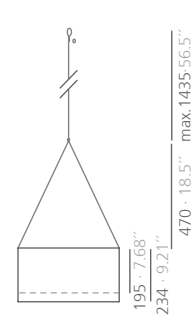

Container: Aluminum.
Column: Estruded aluminum.
Base: Steel. Zinc based paint.

Dimensions:

GREENLIGHT_L: Ø515x1500 mm Ø20.28"x59.06"
GREENLIGHT_M: Ø440x1140 mm Ø17.32"x44.88"
GREENLIGHT_S: Ø380x667 mm Ø14.96"x26.26"

For the right use of Green cloud inner plastic plant pots must be included.

GREEN LIGHT_L

Ø 515 · Ø 20.28"

Don't add the soil directly to the Green Cloud.
Must be included: 1 saucer & 5 flower pots of 2,8 litres Ø 170_h 180 Ø 6.69" _ h 7.09"

GREEN LIGHT_M

Ø 440 · Ø 17.32"

Don't add the soil directly to the Green Cloud.
Must be included: 1 saucer & 4 flower pots of 2,8 litres Ø 170_h 180 Ø 6.69" _ h 7.09"

GREEN LIGHT_S

Ø 380 · Ø 14.96"

Don't add the soil directly to the Green Cloud.
Must be included: 1 saucer & 3 flower pots of 2,8 litres Ø 170_h 180 Ø 6.69" _ h 7.09"

GREEN CLOUD_L

Ø 515 · Ø 20.28"

Don't add the soil directly to the Green Cloud.
Must be included: 1 saucer & 5 flower pots of 2,8 litres Ø 170_h 180 Ø 6.69" _ h 7.09"

GREEN CLOUD_M

Ø 440 · Ø 17.32"

Don't add the soil directly to the Green Cloud.
Must be included: 1 saucer & 4 flower pots of 2,8 litres Ø 170_h 180 Ø 6.69" _ h 7.09"