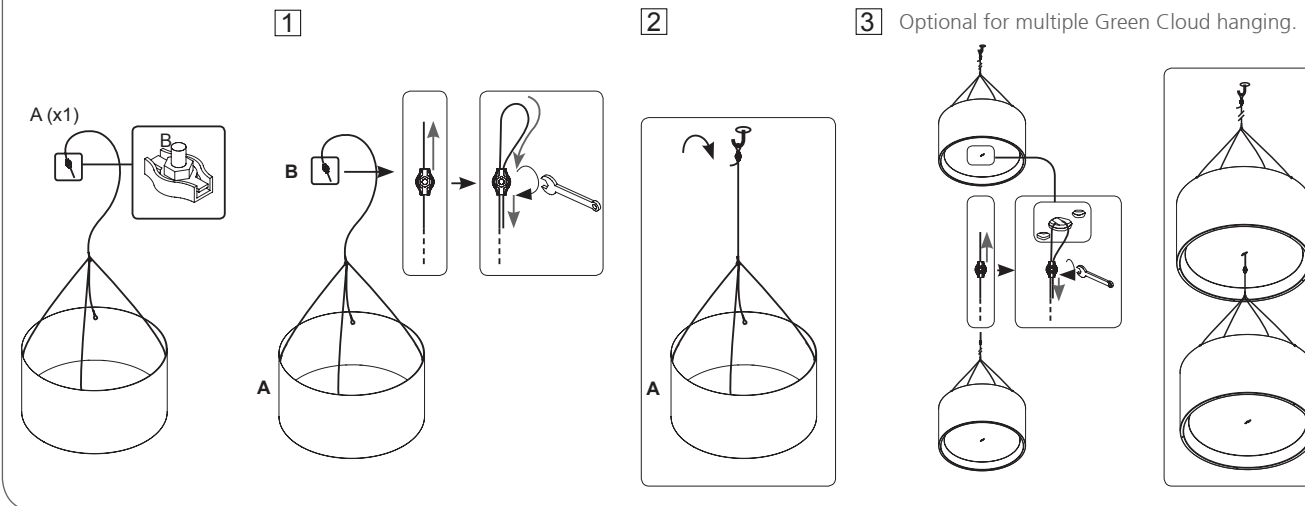

Maintenance:

-Polyester Paint:

For dry dirt (dust), use a damp cloth. For greasy/oily stains (fingerprints), wipe with a sponge with water and dishwashing liquid. Rinse with a damp cloth. Avoid using products containing solvents and/or pure ethyl alcohol.

-Aluminium-metal-glass-melamine-plastic:

We recommend using normal cleaning products for delicate surfaces. Alcohol, solvents and abrasive agents must be avoided.

Assembly for Green Cloud hanging