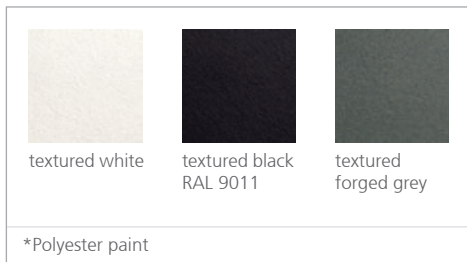

Finishes:

For its use in humid zones, an additional primer process is required before the paint.
For finishes and special dimensions please consult.

Maintenance:

-Polyester Paint:

For dry dirt (dust), use a damp cloth. For greasy/oily stains (fingerprints), wipe with a sponge with water and dishwashing liquid. Rinse with a damp cloth. Avoid using products containing solvents and/or pure ethyl alcohol.

-Aluminium-metal-glass-melamine-plastic:

We recommend using normal cleaning products for delicate surfaces. Alcohol, solvents and abrasive agents must be avoided.