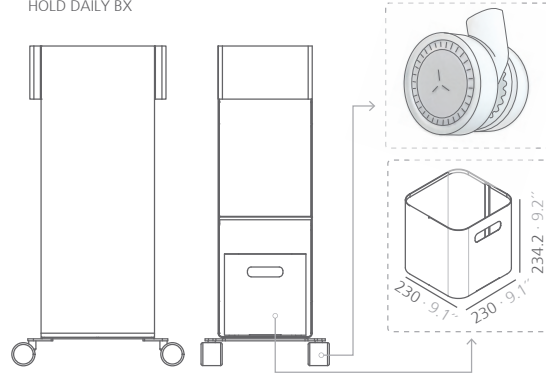

# systemtronic

datasheet HOLD DAILY

General description:

The new version Hold Daily is each time nearer to the perfect auxiliar furniture for working spaces. Higher than the Hold Office, not only has more capacity but also more movement facility thanks to its special casters of 64 mm of diameter.  
Available in two versions: Hold Daily DR with door and locker or Hold Daily BX without door.  
Produced in a folded steel sheet, painted with poliester paint.

Designer: Estudio Enblanc.

**Technical description:**

Material: Steel.

**Dimensions:**

Hold daily DR: 485x362x920 mm 19.09x14.25x36.22"

Hold daily BX: 485x362x920 mm 19.09x14.25x36.22"

**HOLD DAILY DR****HOLD DAILY BX**