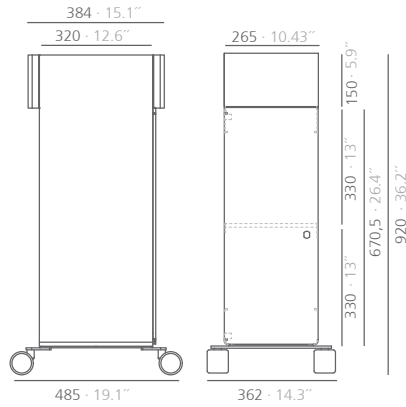

# systemtronic

datasheet HOLD DAILY

General description:

The new version Hold Daily is each time nearer to the perfect auxiliar furniture for working spaces. Higher than the Hold Office, not only has more capacity but also more movement facility thanks to its special casters of 64 mm of diameter.  
Available in two versions: Hold Daily DR with door and locker or Hold Daily BX without door.  
Produced in a folded steel sheet, painted with poliester paint.

Designer: Estudio Enblanc.

**Technical description:**

Material: Steel.

**Dimensions:**

Hold daily DR: 485x362x920 mm 19.09x14.25x36.22"

Hold daily BX: 485x362x920 mm 19.09x14.25x36.22"

**HOLD DAILY DR****HOLD DAILY BX**