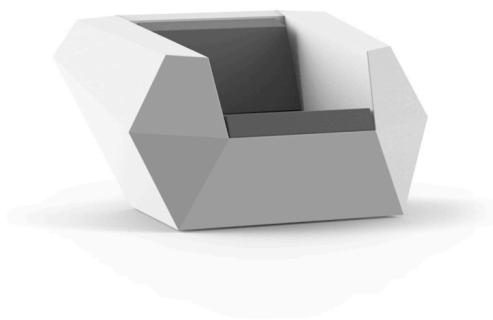

FAZ LOUNGE CHAIR

By Ramon Esteve

Ramón Esteve, architect of harmony, serenity, timelessness and universality has created mineral and emphatic shapes that make FAZ a design that contextualizes with homes and installations. An ambience, encircling as a result of the blissful combination of the material and lighting, so that the sole sensation would be its fusion. Their VONDOM spirit is experienced exclusively in the quality of the material that permits an exterior using even in the most exacting environments. The modularity of FAZ permits the consumers to adapt the furniture and flowerpots to their style and needs without losing the harmony of this furniture set. It's upholstery is available in excellent quality nautical canvas or polyester fabric. The result is a product that transmits essence, that contains the complexity and the density of a work finalized to the extreme degree, the purpose of which is to create desirable places to live. ca vivir.

View online: <https://www.vondom.com/products/54001>

Features

Description

Made of polyethylene resin by rotational moulding. 100% Recyclable. Item suitable for indoor and outdoor use. Available in different finishes.