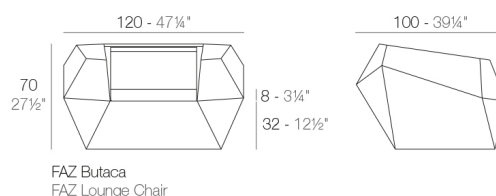

RGBW LED BATTERY

Ref. 54001Y