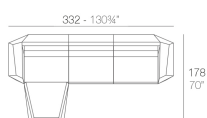

Combinations

Finishes

BASIC

Ref. 54006

Matt Polyethylene

RGBW LED

Ref. 54006L

Unit with internal lighting with RGBW LED technology and remote control unit for switching colors. Available only in matte ice white finish. Remote control included.