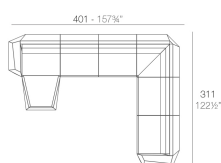

Combinations

Finishes

BASIC

Ref. 54006

Matt Polyethylene

RGBW LED

Ref. 54006L

Unit with internal lighting with RGBW LED technology and remote control unit for switching colors. Available only in matte ice white finish. Remote control included.