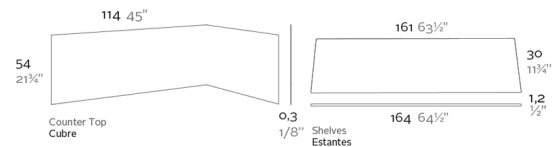

Weight

54 Kg

Combinations

Finishes

BASIC

Ref. 54113

Matt Polyethylene

RGBW LED