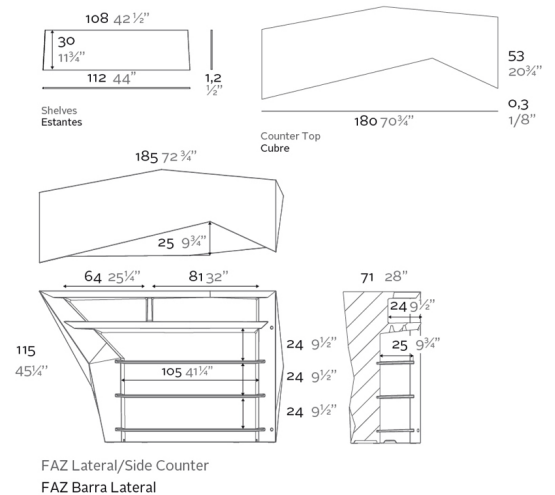

Weight

46 Kg

Combinations

Finishes

BASIC

Ref. 54111

Matt Polyethylene

RGBW LED