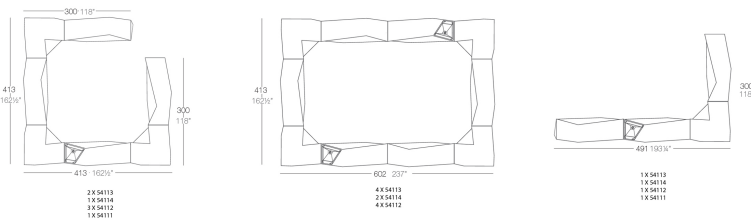

Weight

66 Kg

FAZ Double Counter with ice bucket - Ice bucket: 59"x18 1/2"x1 1/2" cm
FAZ Barra Central con cubitera - Cubitera: x23 cm

Combinations

Finishes

BASIC

Ref. 54114

Matt Polyethylene