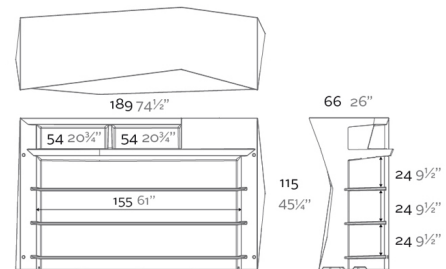

Weight

54 Kg

Combinations

Finishes

BASIC

Ref. 54113

Matt Polyethylene

RGBW LED