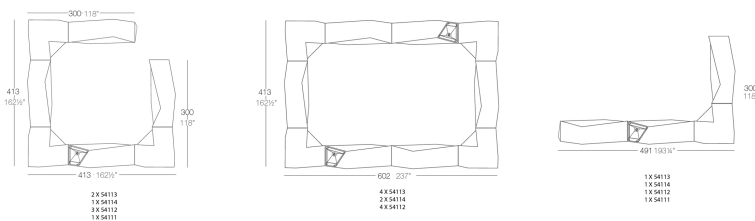

Weight

54 Kg

Combinations

Finishes

BASIC

Ref. 54113

Matt Polyethylene

RGBW LED