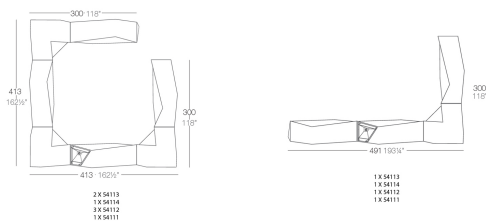

Combinations

Finishes

BASIC

Ref. 54111

Matt Polyethylene

RGBW LED

Ref. 54111L

Unit with internal lighting with RGBW LED technology and remote control unit for switching colors. Available only in matte ice white finish. Remote control included.