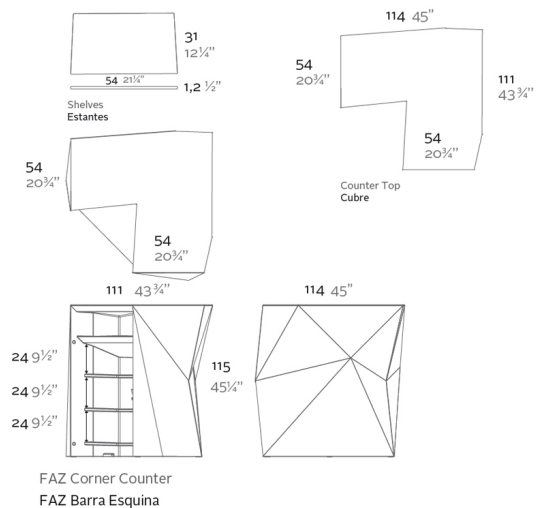

Weight

46.42 Kg

Combinations

Finishes

BASIC

Ref. 54112

Matt Polyethylene

RGBW LED