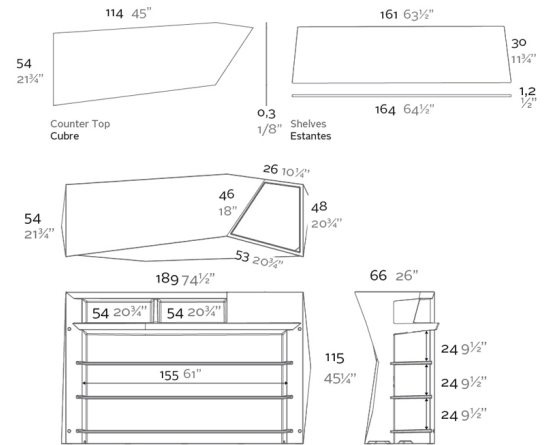

Weight

66 Kg

FAZ Double Counter with ice bucket - Ice bucket: 59"x18 1/2"x1 1/2" cm
FAZ Barra Central con cubitera - Cubitera: x23 cm

Combinations

Finishes

BASIC

Ref. 54114

Matt Polyethylene