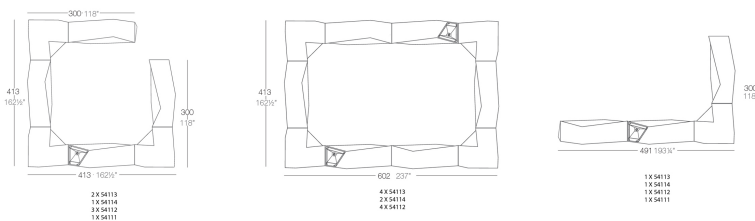

Weight

46.42 Kg

Combinations

Finishes

BASIC

Ref. 54112

Matt Polyethylene

RGBW LED