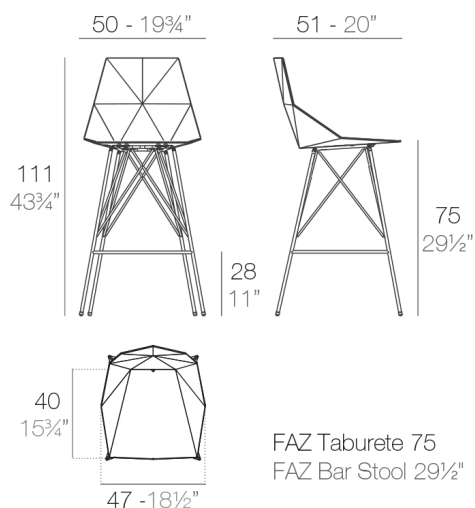

Finishes

BASIC PP

Ref. 54162

Available in this colors

COLOR	BASIC INJECTION PP
WHITE	
BLACK	
BRONZE	
RED	
ECRU