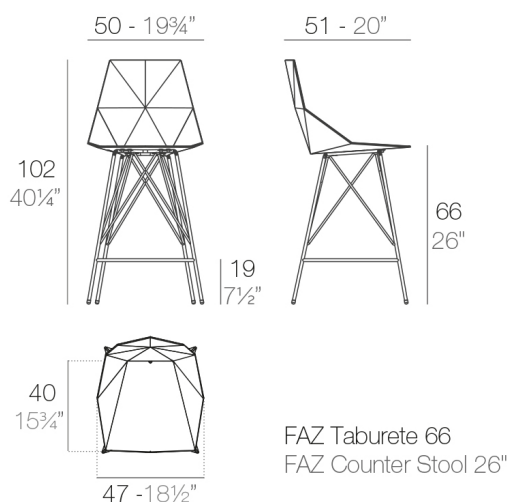

Finishes

BASIC PP

Ref. 54163

Available in this colors

COLOR	BASIC INJECTION PP
WHITE	
BLACK	
BRONZE	
RED	
ECRU