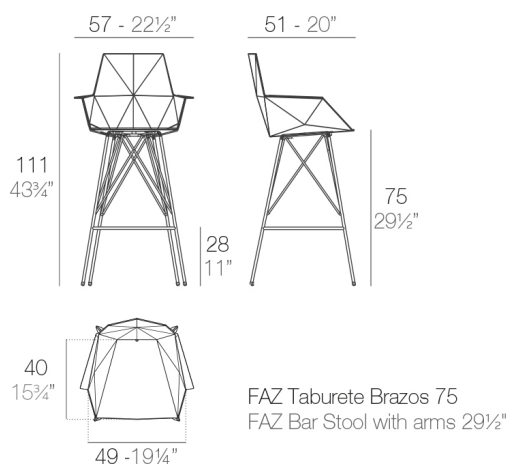

FAZ BAR STOOL 57x51x111cm

By Ramon Esteve

Ramón Esteve, architect of harmony, serenity, timelessness and universality has created mineral and emphatic shapes that make FAZ a design that contextualizes with homes and installations. An ambience, encircling as a result of the blissful combination of the material and lighting, so that the sole sensation would be its fusion. Their VONDOM spirit is experienced exclusively in the quality of the material that permits an exterior using even in the most exacting environments. The modularity of FAZ permits the consumers to adapt the furniture and flowerpots to their style and needs without losing the harmony of this furniture set. It's upholstery is available in excellent quality nautical canvas or polyester fabric. The result is a product that transmits essence, that contains the complexity and the density of a work finalized to the extreme degree, the purpose of which is to create desirable places to live. ca vivir.

View online: <https://www.vondom.com/products/54164>

Features

Description

7.5 Kg

Finishes

BASIC PP

Ref. 54164

Available in this colors

COLOR	BASIC INJECCION PP
WHITE	
BLACK	
BRONZE	
RED	
ECRU