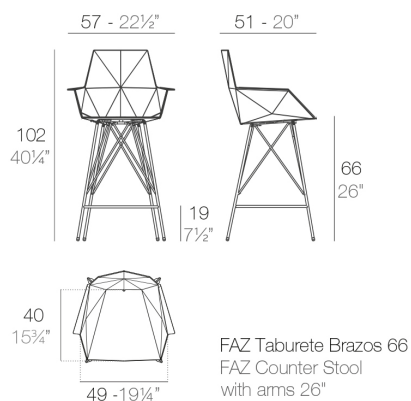

FAZ COUNTER STOOL 57x51x102cm

By Ramon Esteve

Ramón Esteve, architect of harmony, serenity, timelessness and universality has created mineral and emphatic shapes that make FAZ a design that contextualizes with homes and installations. An ambience, encircling as a result of the blissful combination of the material and lighting, so that the sole sensation would be its fusion. Their VONDOM spirit is experienced exclusively in the quality of the material that permits an exterior using even in the most exacting environments. The modularity of FAZ permits the consumers to adapt the furniture and flowerpots to their style and needs without losing the harmony of this furniture set. It's upholstery is available in excellent quality nautical canvas or polyester fabric. The result is a product that transmits essence, that contains the complexity and the density of a work finalized to the extreme degree, the purpose of which is to create desirable places to live. ca vivir.

View online: <https://www.vondom.com/products/54165>

Features

Description

6.5 Kg

Finishes

BASIC PP

Ref. 54165

Available in this colors

COLOR	BASIC INJECCION PP
WHITE	
BLACK	
BRONZE	
RED	
ECRU