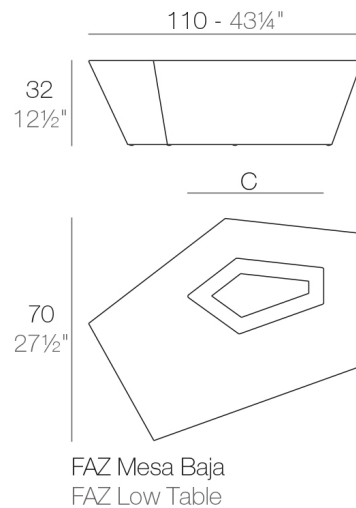

Combinations