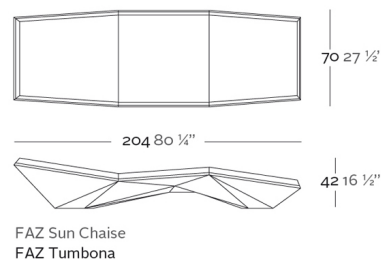

RGBW LED BATTERY

Ref. 54008Y