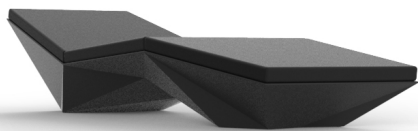

FAZ SUN CHAISE

By Ramon Esteve

Ramón Esteve, architect of harmony, serenity, timelessness and universality has created mineral and emphatic shapes that make FAZ a design that contextualizes with homes and installations. An ambience, encircling as a result of the blissful combination of the material and lighting, so that the sole sensation would be its fusion. Their VONDOM spirit is experienced exclusively in the quality of the material that permits an exterior using even in the most exacting environments. The modularity of FAZ permits the consumers to adapt the furniture and flowerpots to their style and needs without losing the harmony of this furniture set. It's upholstery is available in excellent quality nautical canvas or polyester fabric. The result is a product that transmits essence, that contains the complexity and the density of a work finalized to the extreme degree, the purpose of which is to create desirable places to live. ca vivir.

View online: <https://www.vondom.com/products/54008>

Features

Description

Made of polyethylene resin by rotational moulding. 100% Recyclable. Item suitable for indoor and outdoor use. Available in different finishes.

Weight

31 Kg

Includes

ACOLCHADO CREVIN Indoor/outdoor Natural look fabric. Easy to clean. Optional

ACOLCHADO NAUTIC Indoor/outdoor Vinyl fabric By default

ACOLCHADO SILVERTEX Indoor/outdoor Vinyl fabric liner Optional