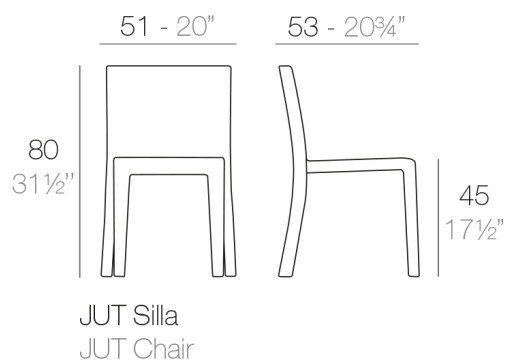

Weight

6 Kg

Includes

ACOLCHADO CREVIN Indoor/outdoor Natural look fabric. Easy to clean. Optional

ACOLCHADO NAUTIC Indoor/outdoor Vinyl fabric By default

ACOLCHADO SILVERTEX Indoor/outdoor Vinyl fabric liner Optional