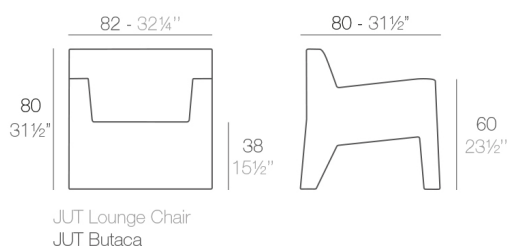

LACQUERED

Ref. 44401F

Lacquered Polyethylene

COLOR

ICE
WHITE
BLACK
BRONZE

BASIC

LACQUERED / LACADO