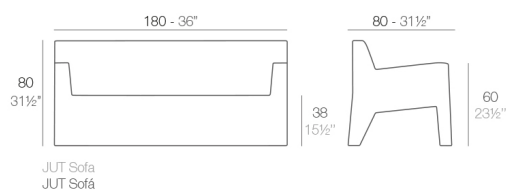

Weight

40 Kg

Includes

ACOLCHADO CREVIN Indoor/outdoor Natural look fabric. Easy to clean. Optional

ACOLCHADO NAUTIC Indoor/outdoor Vinyl fabric By default

ACOLCHADO SILVERTEX Indoor/outdoor Vinyl fabric liner Optional