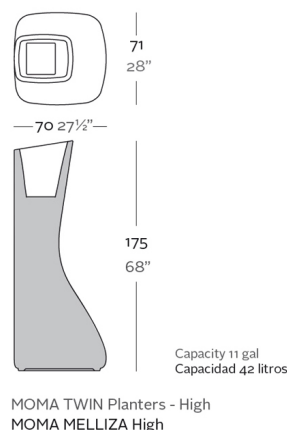

View online: <https://www.vondom.com/products/45002A>

Features

Description

Pot made of polyethylene resin by rotational moulding. 100% Recyclable. Item suitable for indoor and outdoor use. Available in different finishes.

Weight

20 Kg

Finishes

SELF-WATERING

Ref. 45002R

Self-watering system included in all planters except those with basic finish

BASIC

Ref. 45002A