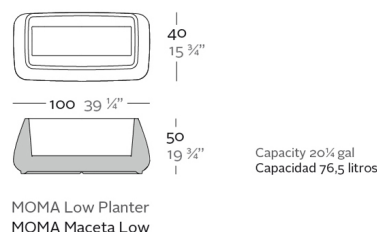

Weight

10 Kg

Finishes

SELF-WATERING

Ref. 45006R

Self-watering system included in all planters except those with basic finish

BASIC

Ref. 45006A