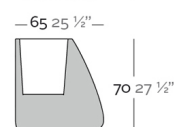

Weight

11 Kg

Capacity 12¼ gal
Capacidad 48 litros

MOMA Medium Planter
MOMA Maceta Medium

Finishes

SELF-WATERING

Ref. 45004R

Self-watering system included in all planters except those with basic finish