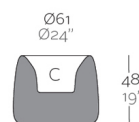

ROUND ORGANIC Ø61×48

By **MACETEROS**

View online: <https://www.vondom.com/products/42312A>

Features

Description

5.62 Kg

Round Organic Ø61
Organic Redonda Ø61

Finishes