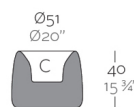

ROUND ORGANIC Ø51×40

By **MACETEROS**

View online: <https://www.vondom.com/products/42311A>

Features

Description

4 Kg

Round Organic Ø51
Organic Redonda Ø51

Finishes