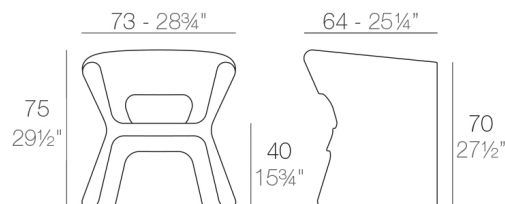

Weight

12 Kg

Includes

ACOLCHADO CREVIN Indoor/outdoor Natural look fabric. Easy to clean. Optional

ACOLCHADO NAUTIC Indoor/outdoor Vinyl fabric By default

ACOLCHADO SILVERTEX Indoor/outdoor Vinyl fabric liner Optional