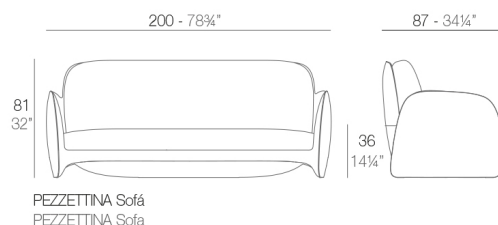

RGBW LED BATTERY

Ref. 56011Y