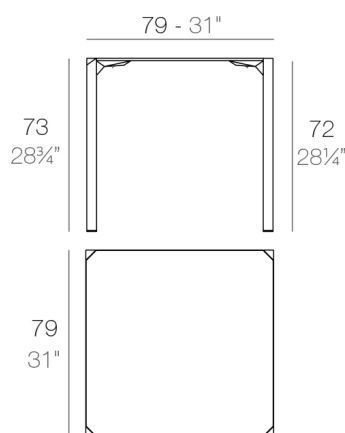

Weight

6.4 Kg

QUARTZ Mesa 79 x 79
QUARTZ Table 31" x 31"

Finishes

BASIC PP

Ref. 54205

Available in this colors

COLOR	BASIC INJECCION PP
WHITE	
BLACK	
ECRU	