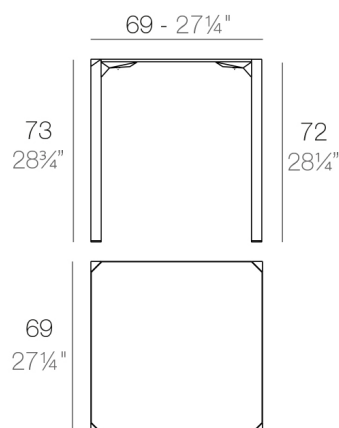

Weight

5.35 Kg

QUARTZ Mesa 69 x 69

QUARTZ Table 27 1/4" x 27 1/4"

Finishes

BASIC PP

Ref. 54204

Available in this colors