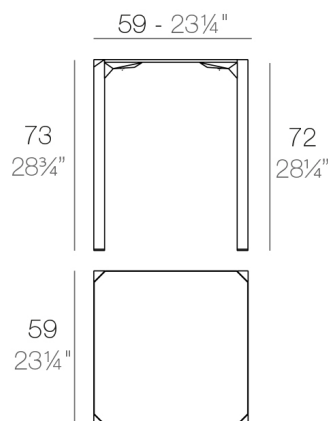

View online: <https://www.vondom.com/products/54203>

Features

Description

Made of gas air moulding injected polyamide with fiber glass for legs and HPL table tops. Stackable. Available in 3 colors. Item suitable for indoor and outdoor use.

Weight

4.5 Kg

QUARTZ Mesa 59 x 59

QUARTZ Table 23 1/4" x 23 1/4"

Finishes

BASIC PP

Ref. 54203

Available in this colors