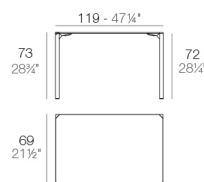

View online: <https://www.vondom.com/products/54206>

Features

Description

Made of gas air moulding injected polyamide with fiber glass for legs and HPL table tops. Stackable. Available in 3 colors. Item suitable for indoor and outdoor use.

Weight

7.8 Kg

QUARTZ Mesa 119x69
QUARTZ Table 46 3/4"x27 1/4"

Finishes

BASIC PP

Ref. 54206B

Available in this colors

COLOR	BASIC INJECCION PP
WHITE	
BLACK	
ECRU	