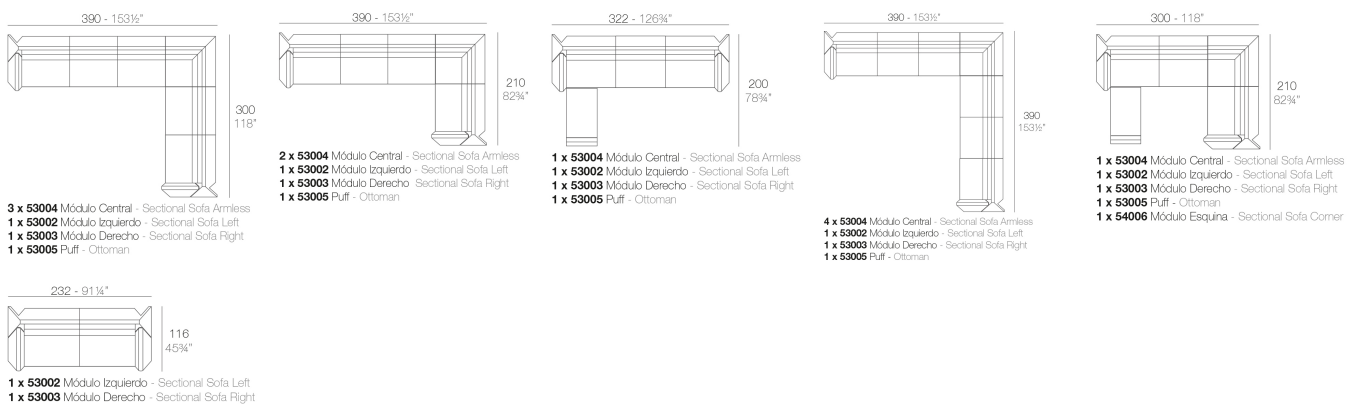

Combinations