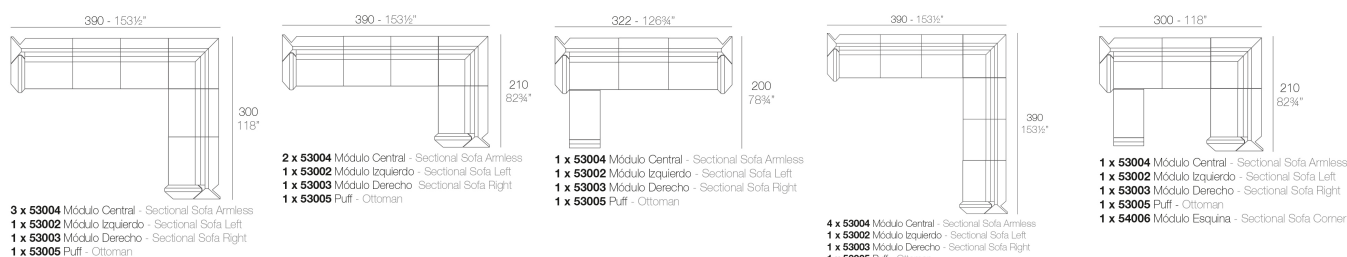

Combinations

Finishes

BASIC

Ref. 53004

Matt Polyethylene

RGBW LED

Ref. 53004L

Unit with internal lighting with RGBW LED technology and remote control unit for switching colors. Available only in matte ice white finish. Remote control included.