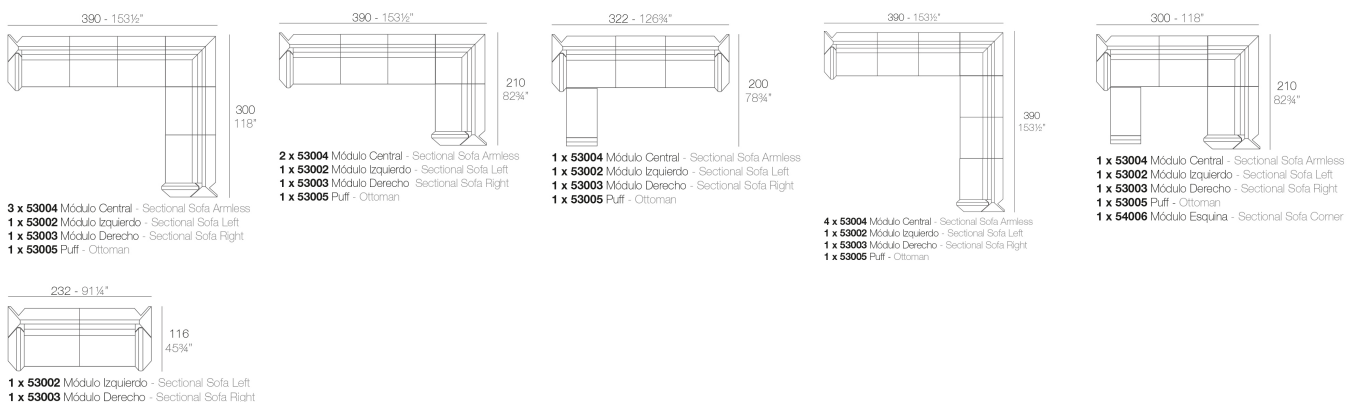

Combinations