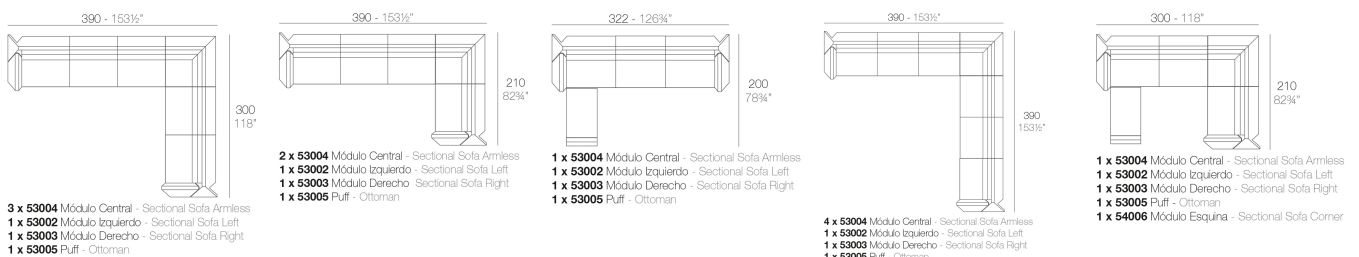

Combinations

Finishes

BASIC

Ref. 53005

Matt Polyethylene

RGBW LED

Ref. 53005L

Unit with internal lighting with RGBW LED technology and remote control unit for switching colors. Available only in matte ice white finish. Remote control included.