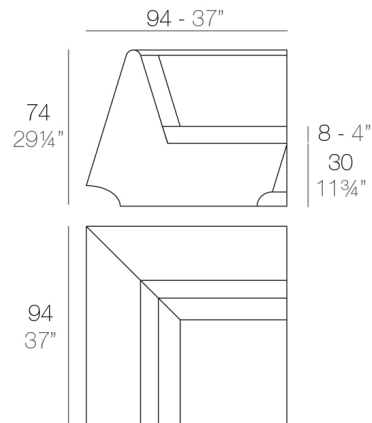

Weight

23 Kg

Includes

ACOLCHADO CREVIN Indoor/outdoor Natural look fabric. Easy to clean. Optional

ACOLCHADO NAUTIC Indoor/outdoor Vinyl fabric By default

ACOLCHADO SILVERTEX Indoor/outdoor Vinyl fabric liner Optional