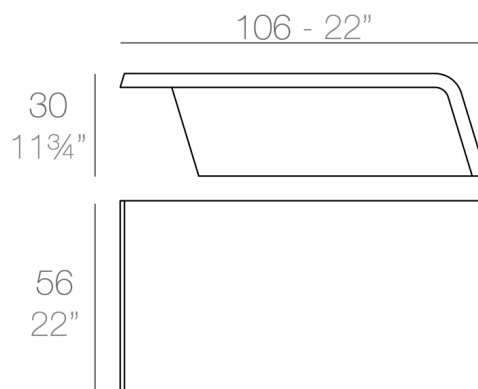

Weight

12.5 Kg

REST Mesa Baja
REST Low Table

Finishes

BASIC

Ref. 53007

Matt Polyethylene

LACQUERED