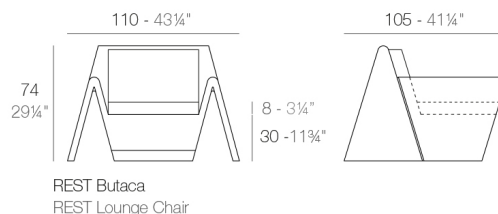

RGBW LED BATTERY

Ref. 53001DY