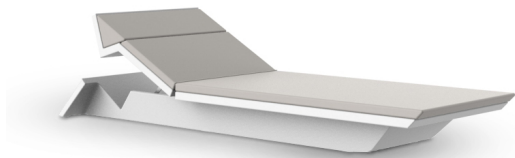

REST SUN CHAISE

By A-cero

Inspired by ORIGAMI, the Japanese art based on folding paper in order to get different forms, and the motto of "Less is more" The whole is composed of an armchair, sofa, and table, with a modular structure which allows you to freely adapt them to your individual needs in any space. The manufacturing process used is rotational moulding, which is a technical process that guarantees the maximum quality of the final product by taking care of even the smallest details.

REST reflects the spirit of its creators, who are always loyal to elegance, beauty and exclusiveness, as well as the complete adjustment to customers. From well-defined, geometrical, yet elegant and light shapes, a new collection is born that provides maximum comfort for its users and fits perfectly in with innovative architecture, thanks to its contemporary design, a characteristic principle from the A-cero studio.

View online: <https://www.vondom.com/products/53008>

Features

Description

Made of polyethylene resin by rotational moulding. 100% Recyclable. Item suitable for indoor and outdoor use. Available in different finishes.

Weight

34.16 Kg

Includes

ACOLCHADO CREVIN Indoor/outdoor Natural look fabric. Easy to clean. Optional

ACOLCHADO NAUTIC Indoor/outdoor Vinyl fabric By default

ACOLCHADO SILVERTEX Indoor/outdoor Vinyl fabric liner Optional

RUEDAS Includes castors for easy move

Finishes

BASIC

Ref. 53008

Matt Polyethylene

LACQUERED

Ref. 53008F

Lacquered Polyethylene

LIGHT

Ref. 53008W

White internally lit unit with LED technology. Available only in matte ice white finish.

RGBW LED

Ref. 53008L

Unit with internal lighting with RGBW LED technology and remote control unit for switching colors. Available only in matte ice white finish. Remote control included.

RGBW LED DMX

Ref. 53008D

Unit with internal lighting with RGBW LED technology and remote control unit for switching colors. Also controlled by DMX-1024 (wireless), enabling communication between one or more products simultaneously via the DMX transmitter (not included).