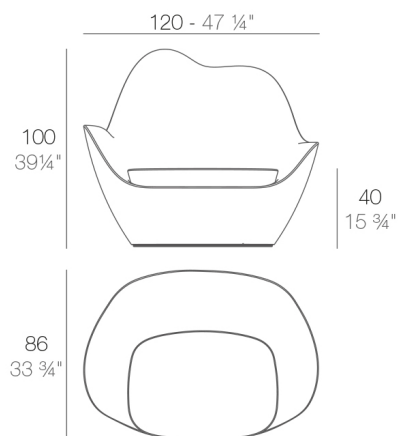

Weight

20 Kg

Includes

ACOLCHADO CREVIN Indoor/outdoor Natural look fabric. Easy to clean. Optional

ACOLCHADO NAUTIC Indoor/outdoor Vinyl fabric By default

ACOLCHADO SILVERTEX Indoor/outdoor Vinyl fabric liner Optional