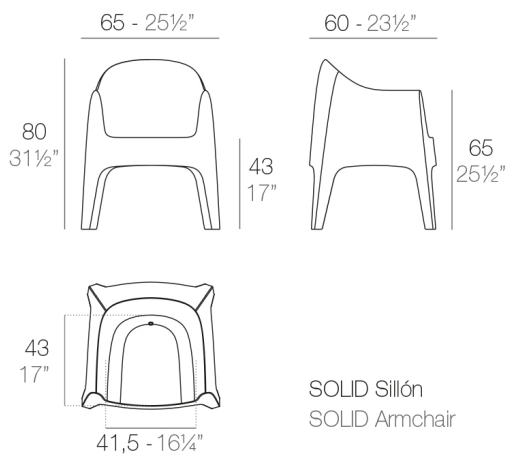

Finishes

BASIC PP

Ref. 55027

Available in this colors

COLOR	BASIC INJECCION PP
WHITE	☐
BLACK	☐
BRONZE	☐
RED	☐
PISTACHIO	☐
ECRU	☐
WHITE	☐
BLACK	☒
BRONZE	☒