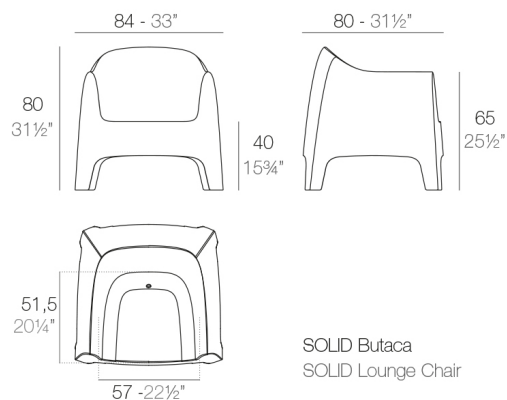

View online: <https://www.vondom.com/products/55023>

Features

Description

Made of injected polypropylene with mineral additives. Stackable. Available in several colors. Item suitable for indoor and outdoor use.

Weight

13.5 Kg

Finishes

BASIC PP

Ref. 55023

Available in this colors

COLOR	BASIC INJECCION PP
WHITE	
BLACK	
BRONZE	
RED	
ECRU	
WHITE	
BLACK	
BRONZE	
RED	

PISTACHIO
ECRU
BEIGE