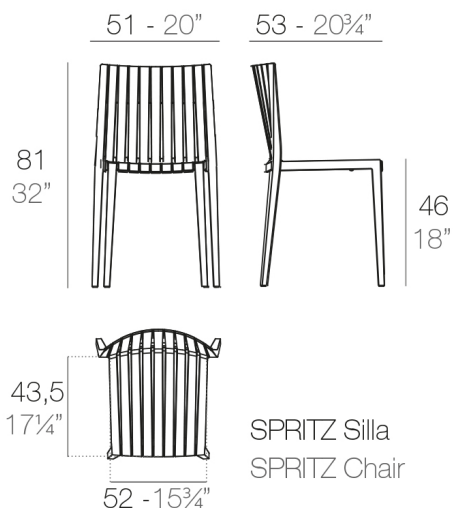

View online: <https://www.vondom.com/products/56016>

Features

Description

Made of injected polypropylene with fiber glass. Stackable. Available in several colors. Item suitable for indoor and outdoor use.

Weight

5 Kg

Includes

ACOLCHADO NAUTIC Indoor/outdoor Vinyl fabric By default

Finishes

BASIC PP

Ref. 56016

Available in this colors