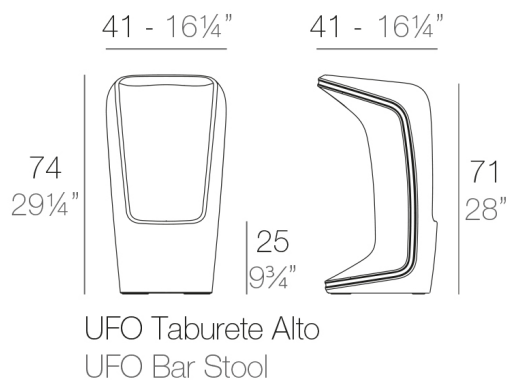

View online: <https://www.vondom.com/products/63005>

Features

Description

Made of polyethylene resin by rotational moulding. 100% Recyclable. Item suitable for indoor and outdoor use. Available in different finishes.

Weight

8 Kg

Finishes

BASIC

Ref. 63005

Matt Polyethylene

LACQUERED

Ref. 63005F