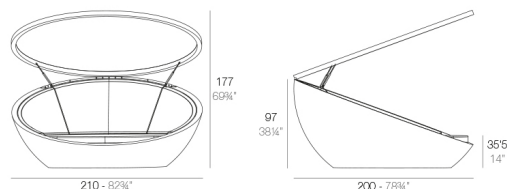

Lacquered Polyethylene

LIGHT

Ref. 54136W

White internally lit unit with LED technology. Available only in matte

ULM Daybed con parasol
ULM Daybed with sunroof

	Open Abierto	Close Cerrado	Rotation Giro	Thick cushion Grosor acolchado
Daybed with sunroof	69 3/4"	38 1/4"	360°	3 1/2"
Daybed con parasol	177	97	360°	8