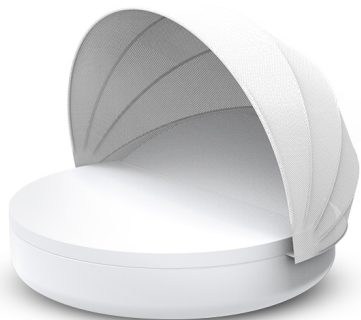

COLOR

BASIC

LACQUERED /
LACADO

LUZ

ULM DAYBED RECLINING BACKREST with folding sunroof

By Ramon Esteve

A collection fashioned as the new norm with an inherent universal and logical appeal. A functional seating collection that strikes a perfect balance between design, technology, and ergonomics based on basic cube, prism, and spherical shapes. The Ulm collection seeks unity within its design and that of other products, combining amongst diverse elements that form a complete ensemble. The sofa, like the chairs, daybed, coffee table, and ottoman embody rigid and resilient structures for rest and support that provide total comfort. Much like the name Ulm, its soft forms are a tribute to the formal approach of the Ulm School. The ability to illuminate each piece can envelope any space in color, providing innovative technology that makes it unique.
View online: <https://www.vondom.com/products/54189>