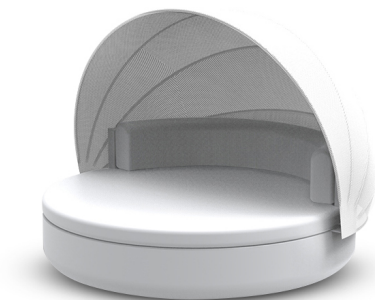

View online: <https://www.vondom.com/products/54136>

Features

Description

Made of polyethylene resin by rotational moulding. 100% Recyclable. Item suitable for indoor and outdoor use. Available in different finishes.

Lacquered Polyethylene

LIGHT

Ref. 54136W

White internally lit unit with LED technology. Available only in matte

ULM Daybed con parasol
ULM Daybed with sunroof

	Open Abierto	Close Cerrado	Rotation Giro	Thick cushion Grosor acolchado
Daybed with sunroof	69 3/4"	38 1/4"	360°	3 1/2"
Daybed con parasol	177	97	360°	8

ULM DAYBED FIXED BACKREST with folding sunroof

By Ramon Esteve

A collection fashioned as the new norm with an inherent universal and logical appeal. A functional seating collection that strikes a perfect balance between design, technology, and ergonomics based on basic cube, prism, and spherical shapes. The Ulm collection seeks unity within its design and that of other products, combining amongst diverse elements that form a complete ensemble. The sofa, like the chairs, daybed, coffee table, and ottoman embody rigid and resilient structures for rest and support that provide total comfort. Much like the name Ulm, its soft forms are a tribute to the formal approach of the Ulm School. The ability to illuminate each piece can envelope any space in color, providing innovative technology that makes it unique. View online: <https://www.vondom.com/products/54190>