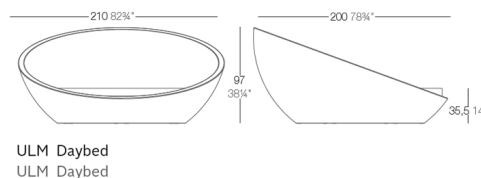

RGBW LED

Ref. 54139L

Unit with internal lighting with RGBW LED technology and remote control unit for switching colors. Available only in matte ice white finish. Remote control included.

RGBW LED DMX

Ref. 54139D

Unit with internal lighting with RGBW LED technology and remote control unit for switching colors. Also controlled by DMX-1024 (wireless), enabling communication between one or more products simultaneously via the DMX transmitter (not included).