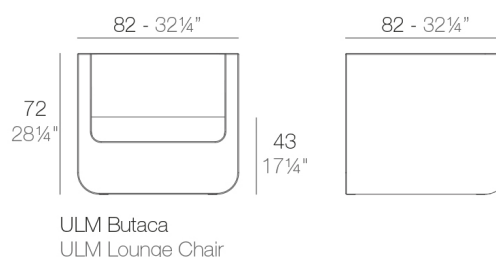

RGBW LED BATTERY

Ref. 54134DY