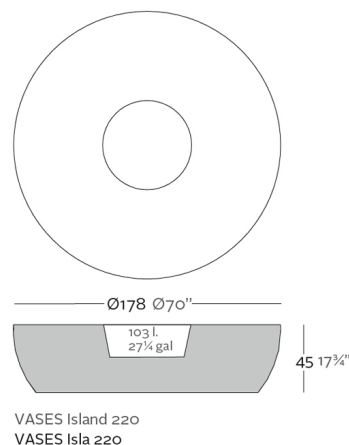

Weight

50 Kg

Includes

ACOLCHADO CREVIN Indoor/outdoor Natural look fabric. Easy to clean. Optional

ACOLCHADO NAUTIC Indoor/outdoor Vinyl fabric By default

ACOLCHADO SILVERTEX Indoor/outdoor Vinyl fabric liner Optional