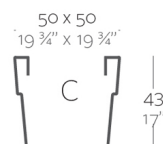

Square Vaso 50
Vaso cuadrado 50

Finishes

SIMPLE

Ref. 41550

Matt finishes pot one wall

LACQUERED

Ref. 41550F

Lacquered Polyethylene

COLOR	LACQUERED / LACADO	SIMPLE
ICE		
WHITE		
BLACK		
BRONZE		
STEEL		
ANTHRACITE		
RED		
PISTACHIO		
ORANGE		
KHAKI		
NAVY		
TAUPE		
PLUM		
ECRU		
BEIGE		
CHAMPAGNE