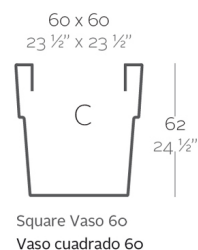

Finishes

SIMPLE

Ref. 41560

Matt finishes pot one wall

LACQUERED

Ref. 41560F

Lacquered Polyethylene

COLOR	LACQUERED / LACADO	SIMPLE
ICE		
WHITE		
BLACK		
BRONZE		
STEEL		
ANTHRACITE		
RED		
PISTACHIO		
ORANGE		
KHAKI		
NAVY		
TAUPE		
PLUM		
ECRU		
BEIGE		
CHAMPAGNE