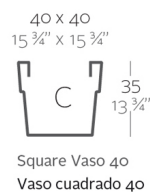

Finishes

SIMPLE

Ref. 41540

Matt finishes pot one wall

LACQUERED

Ref. 41540F

Lacquered Polyethylene

COLOR	LACQUERED / LACADO	SIMPLE
ICE		
WHITE		
BLACK		
BRONZE		
STEEL		
ANTHRACITE		
RED		
PISTACHIO		
ORANGE		
KHAKI		
NAVY		
TAUPE		
PLUM		
ECRU		
BEIGE		
CHAMPAGNE