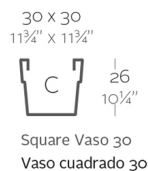

Weight

0.28 Kg

Finishes

SIMPLE

Ref. 41530

Matt finishes pot one wall

LACQUERED

Ref. 41530F

Lacquered Polyethylene

COLOR	LACQUERED / LACADO	SIMPLE
ICE		
WHITE		
BLACK		
BRONZE		
STEEL		
ANTHRACITE		
RED		
PISTACHIO		
ORANGE		
KHAKI		
NAVY		
TAUPE		
PLUM		
ECRU		
BEIGE		
CHAMPAGNE