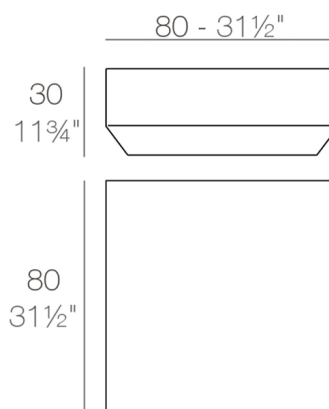

Weight

19 Kg

VELA Mesa 80 x 80
VELA Table 31½" x 31½"

Finishes

BASIC

Ref. 54048

Matt Polyethylene

LACQUERED