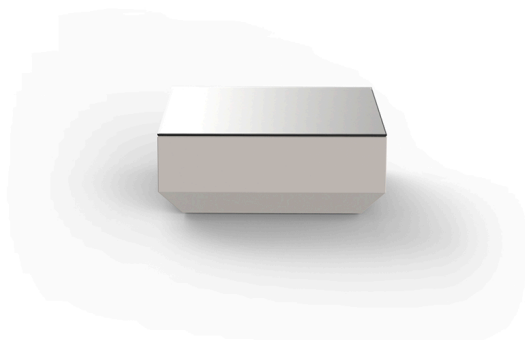

VELA COFFEE TABLE 100×100

By Ramon Esteve

This extensive outdoor furniture and plantpot collection aims to offer the comfort and the quality of interior furniture without losing its original qualities. VELA is a modulate system with an elementary prismatic geometry that bases its singularity in the balance of its proportions. The elements can combine among themselves to integrate into any space. Their precise volumes create the illusion of hovering some centimetres off the floor, and when they are illuminated they are transformed into floating architectures.

View online: <https://www.vondom.com/products/54030>

Features

Description

Made of polyethylene resin by rotational moulding. 100% Recyclable. Item suitable for indoor and outdoor use. Available in different finishes.

VELA COFFEE TABLE 80x80x30

By Ramon Esteve

This extensive outdoor furniture and plantpot collection aims to offer the comfort and the quality of interior furniture without losing its original qualities. VELA is a modulate system with an elementary prismatic geometry that bases its singularity in the balance of its proportions. The elements can combine among themselves to integrate into any space. Their precise volumes create the illusion of hovering some centimetres off the floor, and when they are illuminated they are transformed into floating architectures.