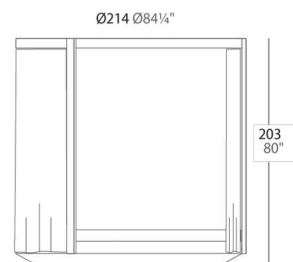

VELA Round Canopy
VELA Pérgola Redonda

Finishes

LACQUERED

Ref. 54137F

Lacquered aluminium profile.

COLOR

WHITE
SILVER

LACADO PERGOLA