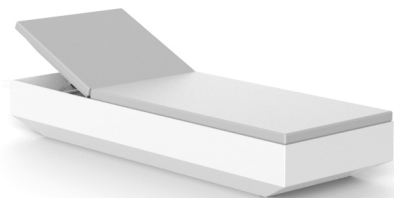

# VELA SUN CHAISE

By Ramon Esteve

This extensive outdoor furniture and plantpot collection aims to offer the comfort and the quality of interior furniture without losing its original qualities. VELA is a modulate system with an elementary prismatic geometry that bases its singularity in the balance of its proportions. The elements can combine among themselves to integrate into any space. Their precise volumes create the illusion of hovering some centimetres off the floor, and when they are illuminated they are transformed into floating architectures.

### Description

Made of polyethylene resin by rotational moulding. 100% Recyclable. Item suitable for indoor and outdoor use. Available in different finishes.