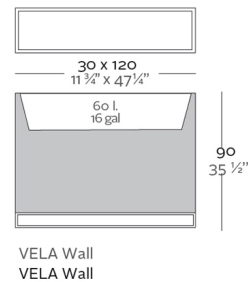

RGBW LED

Ref. 54038L

Unit with internal lighting with RGBW LED technology and remote control unit for switching colors. Available only in matte ice white finish. Remote control included.

RGBW LED DMX

Ref. 54038D

Unit with internal lighting with RGBW LED technology and remote control unit for switching colors. Also controLED by DMX-1024 (wireless), enabling communication between one or more products simultaneously via the DMX transmitter (not included).

RGBW LED BATTERY

Ref. 54038DY

Unit with internal lighting with battery-powered RGBW LED technology. Includes charger and remote control for switching