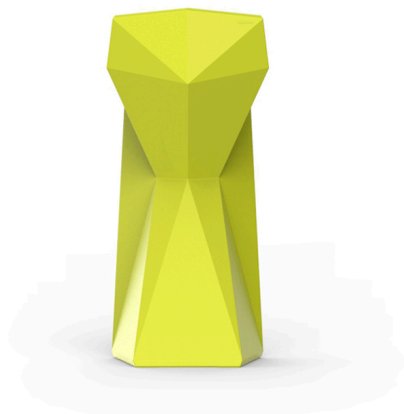

VERTEX BAR STOOL

By Karim Rashid

VERTEX is a set of table and chairs with triangular planes which join dynamically together to create comfortable forms suitable for dining or meeting rooms, banquet or lecture halls and other casual needs. VERTEX looks as if it was chiseled from a single block of material, what remains is structural yet, beautiful. The VERTEX collection was created to integrate a more conceptual architectural piece into our space, to give it a more sophisticated touch.

View online: <https://www.vondom.com/products/51030>

Features

Description

Made of polyethylene resin by rotational moulding. 100% Recyclable. Item suitable for indoor and outdoor use. Available in different finishes.

Weight

5.5 Kg

Finishes

BASIC

Ref. 51030

Matt Polyethylene

LACQUERED

Ref. 51030F