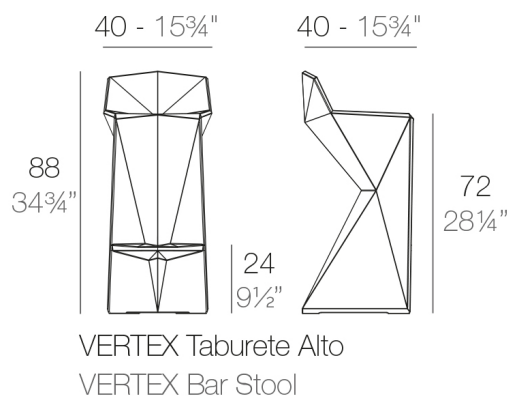

VERTEX BAR STOOL

By Karim Rashid

VERTEX is a set of table and chairs with triangular planes which join dynamically together to create comfortable forms suitable for dining or meeting rooms, banquet or lecture halls and other casual needs. VERTEX looks as if it was chiseled from a single block of material, what remains is structural yet, beautiful. The VERTEX collection was created to integrate a more conceptual architectural piece into our space, to give it a more sophisticated touch.

Weight

5.5 Kg

Finishes

BASIC

Ref. 51030

Matt Polyethylene

LACQUERED

Ref. 51030F