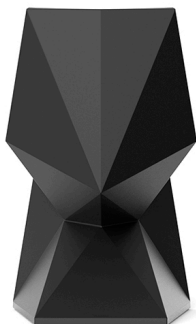

VERTEX CHAIR

By Karim Rashid

VERTEX is a set of table and chairs with triangular planes which join dynamically together to create comfortable forms suitable for dining or meeting rooms, banquet or lecture halls and other casual needs. VERTEX looks as if it was chiseled from a single block of material, what remains is structural yet, beautiful. The VERTEX collection was created to integrate a more conceptual architectural piece into our space, to give it a more sophisticated touch.

View online: <https://www.vondom.com/products/51007>

Features

Description

Made of polyethylene resin by rotational moulding. 100% Recyclable. Item suitable for indoor and outdoor use. Available in different finishes.