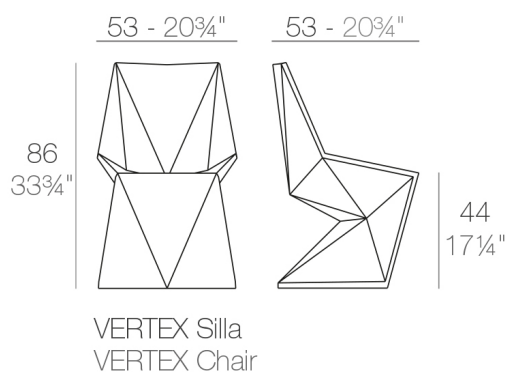

Weight

9 Kg

Includes

ACOLCHADO CREVIN Indoor/outdoor Natural look fabric. Easy to clean. Optional

ACOLCHADO NAUTIC Indoor/outdoor Vinyl fabric By default

ACOLCHADO SILVERTEX Indoor/outdoor Vinyl fabric liner Optional