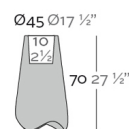

Weight

4.5 Kg

VLEK Planter
VLEK Maceta

Finishes

SELF-WATERING

Ref. 51013R

Self-watering system included in all planters except those with basic finish

BASIC