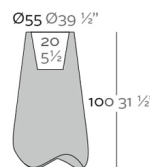

View online: <https://www.vondom.com/products/51014A>

Features

Description

Pot made of polyethylene resin by rotational moulding. 100% Recyclable. Item suitable for indoor and outdoor use. Available in different finishes.

Weight

8.5 Kg

VLEK Planter
VLEK Maceta

Finishes

SELF-WATERING

Ref. 51014R

Self-watering system included in all planters except those with basic finish

BASIC