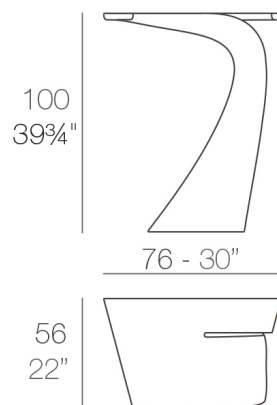

Weight

12 Kg

WING Mesa Alta
WING Bar Table

Finishes

BASIC

Ref. 53032

Matt Polyethylene

LACQUERED