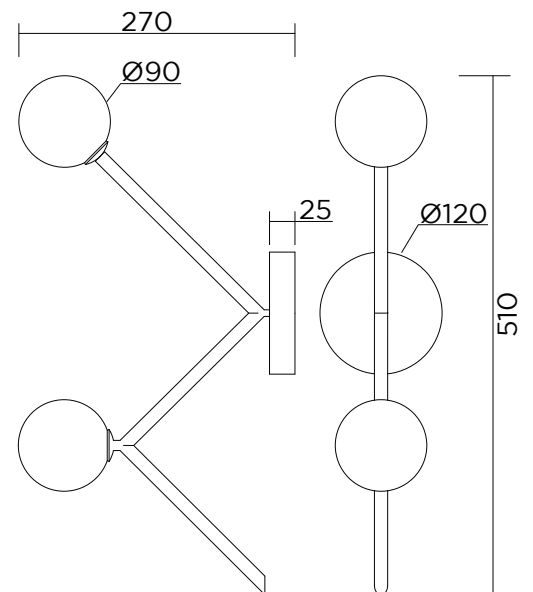

ARETI

www.atelierareti.com contact@atelierareti.com

Our collections are hand made and made to order, small irregularities in shape or surface will occur, they are inherent to the hand made process and should not be seen as flaws. Variations in colour and size are available for some collections, please contact Areti for more details.