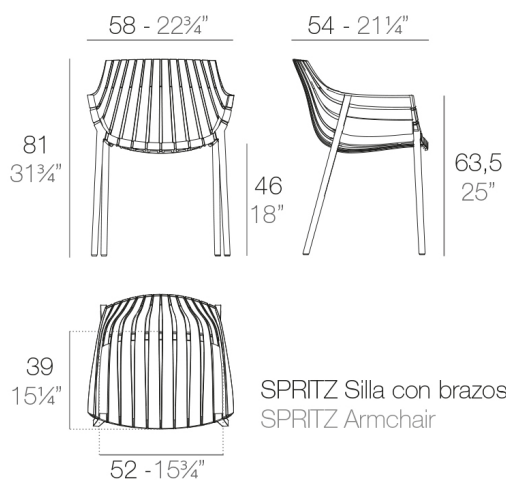

Features

Description

Made of injected polypropylene with fiber glass. Stackable. Available in several colors. Item suitable for indoor and outdoor use.

Weight

8.5 Kg

Includes

NAUTIC Soft leather like fabric suitable for indoor and outdoor use. Standard option for upholstery.