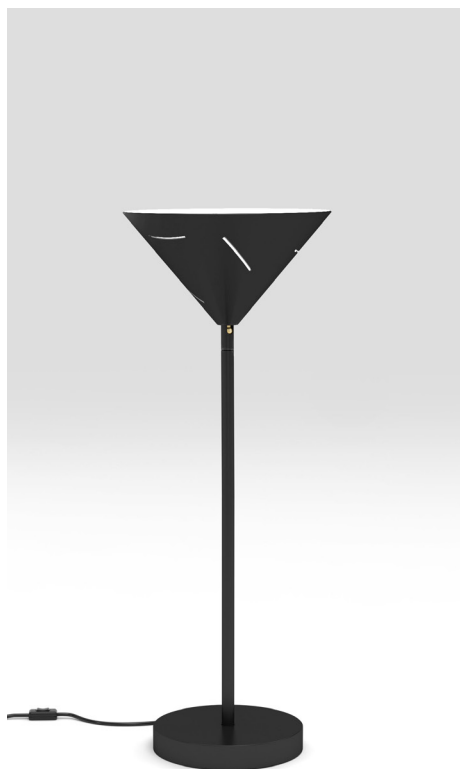

ATELIER ARETI

PRODUCT

Sliver 325
Desk light / Cone up

MATERIALS AND COLOUR OPTIONS

Brushed brass; powder coated metal

VERSIONS

Brushed brass structure   325OL-D02-BR01
Black structure   325OL-D02-ME01
White structure   325OL-D02-ME02
Coloured metal structure   325OL-D02-ME03

TECHNICAL DETAILS

1 x G9 LED 5W max
110-230V
IP20
Light bulbs not included

CABLE LENGTH

1,50 m

MADE IN

Germany

Sizes in mm. Flat attachments available under request. Variations in colour and size are available for some collections, please contact Areti for more details.

Our collections are hand made and made to order, small irregularities in shape or surface will occur, they are inherent to the hand made process and should not be seen as flaws. For detailed information on any products: contact@atelierareti.com