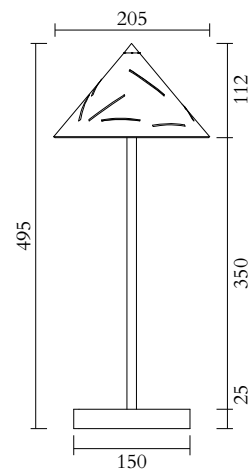

ATELIER ARETI

PRODUCT

Sliver 325
Desk light / Cone down

MATERIALS AND COLOUR OPTIONS

Brushed brass; powder coated metal

VERSIONS

Brushed brass structure 325OL-D01-BR01
Black structure 325OL-D01-ME01
White structure 325OL-D01-ME02
Coloured metal structure 325OL-D01-ME03

TECHNICAL DETAILS

1 x G9 LED 5W max
110-230V
IP20
Light bulbs not included

CABLE LENGTH

1,50 m

MADE IN

Germany

Sizes in mm. Flat attachments available under request. Variations in colour and size are available for some collections, please contact Areti for more details.