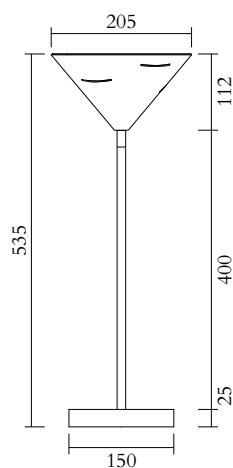

TECHNICAL DETAILS

1 x G9 LED 5W max
110-230V
IP20
Light bulbs not included

CABLE LENGTH

1,50 m

MADE IN

Germany

Sizes in mm. Flat attachments available under request. Variations in colour and size are available for some collections, please contact Areti for more details.