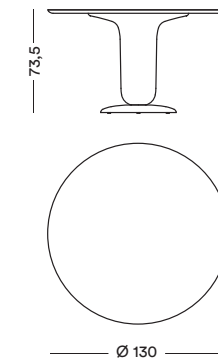

[bdbarcelona.com/explorerdiningtable](http://bdbarcelona.com/explorerdiningtable)

Explorer 5 (220 cm) Multicolor beige

Explorer 5 (190 cm) Multicolor Ivory

Explorer 4 Multicolor Blue

Explorer 5 (220 cm)

Explorer 5 (190 cm)

Explorer 5 (220 cm)

Explorer 5 (190 cm)

Explorer 4

Ramon Turró, 126, 08005 Barcelona, Spain  
T +34 93 458 69 09  
comercial@bdbarcelona.com  
sales@bdbarcelona.com  
bdbarcelona.com