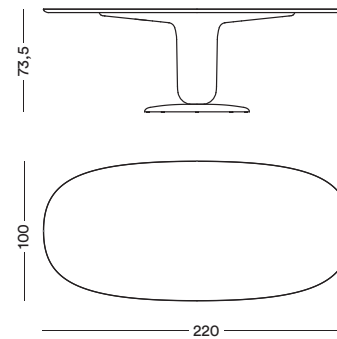

[bdbarcelona.com/explorerdiningtable](http://bdbarcelona.com/explorerdiningtable)

Explorer 5 (220 cm) Multicolor beige

Explorer 5 (190 cm) Multicolor Ivory

Explorer 4 Multicolor Blue

Explorer 5 (220 cm)

Explorer 5 (190 cm)

Explorer 5 (220 cm)

Explorer 5 (190 cm)

Explorer 4

Ramon Turró, 126, 08005 Barcelona, Spain  
T +34 93 458 69 09  
comercial@bdbarcelona.com  
sales@bdbarcelona.com  
bdbarcelona.com