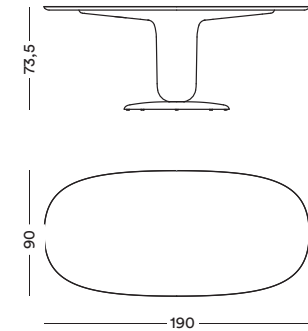

[bdbarcelona.com/explorerdiningtable](http://bdbarcelona.com/explorerdiningtable)

Explorer 5 (220 cm) Multicolor beige

Explorer 5 (190 cm) Multicolor Ivory

Explorer 4 Multicolor Blue

Explorer 5 (220 cm)

Explorer 5 (190 cm)

Explorer 5 (220 cm)

Explorer 5 (190 cm)

Explorer 4

Ramon Turró, 126, 08005 Barcelona, Spain  
T +34 93 458 69 09  
comercial@bdbarcelona.com  
sales@bdbarcelona.com  
bdbarcelona.com