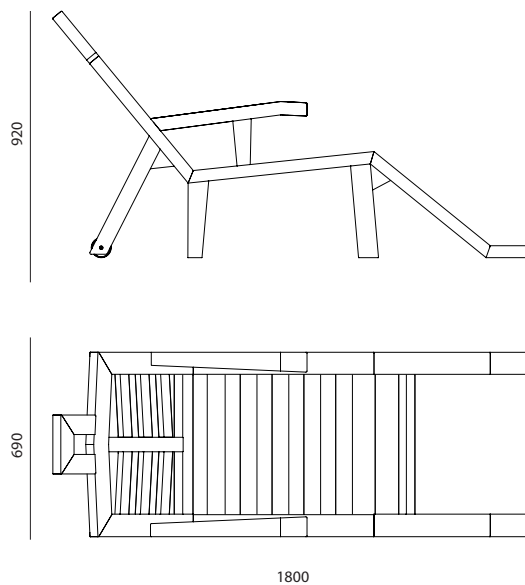

CLEANING AND MAINTENANCE

WOOD: it should be cleaned with a damp cloth using only water or mild soap.

BD recomends to apply teak oil twice a year. Apply with a brush only when wood is dry.

TEJIDO: it should be cleaned with a damp cloth using only water or mild soap.

It can be

in case of hard stains, a mix of 40% lye and 60% water can be applied.

BD recomends to cover the sunbed with a protective sleeve during rain seasons.